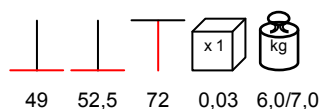

by Nardi

**BASE IBISCO PIEGHEVOLE**

table base - aluminium varnished, max Ø 80 - 80x80

base tavolo - alluminio verniciato, max Ø 80 - 80x80

by Nardi

**BASE IBISCO HIGH PIEGHEVOLE**

table base - aluminium varnished, max Ø 70 - 70x70