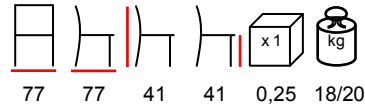

SEASIDE/POUF

pouf - wooden frame - mahogany feet

pouf - fusto in legno - piedini in mogano

SEASIDE/POLTRONA

armchair - wooden frame - mahogany backrest and feet

poltrona - fusto in legno - schienale e piedini in mogano