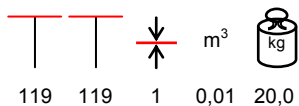

HPL TABLE TOPS PIANI TAVOLO HPL

HPL table tops are supplied on request; for any information about sizes, colours and availability, please contact our sales offices. HPL is high pressure laminate, it has a black core. Resistant to time wear, humidity, steam, ultraviolet rays, termites, mushrooms, spores, molds. It is a lifting surface from 6 mm and it is easy to install. Fire retardand class 2. NO chlorine, asbestos, formaldehyde, suitable for food contact.

Attention: remove the protective film from both sides and check fixing screws length

I piani tavolo in hpl vengono forniti su richiesta; per ogni informazione riguardo le misure, i colori e la disponibilità, per cortesia contattate i nostri uffici. HPL è un laminato ad alta pressione, si presenta con l'inconfondibile interno nero. Resiste all'usura del tempo, umidità, vapore, raggi ultravioletti, termiti, funghi, spore e muffe. È autoportante dai 6 mm, caratteristica che lo rende di semplice installazione. Autoestinguente e ignifugo classe 2. Non contiene cloro, amianto e formaldeide, idoneo al contatto alimentare. Certificato Fira Institute per l'emissione di formaldeide libera.

Attenzione: rimuovere la pellicola protettiva da entrambi i lati e verificare la lunghezza delle viti di fissaggio

HPL TOPS EDGES - BORDI DEI PIANI HPL (BM)