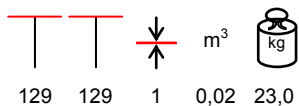

HPL TABLE TOPS PIANI TAVOLO HPL

HPL table tops are supplied on request; for any information about sizes, colours and availability, please contact our sales offices. HPL is high pressure laminate, it has a black core. Resistant to time wear, humidity, steam, ultraviolet rays, termites, mushrooms, spores, molds. It is a lifting surface from 6 mm and it is easy to install. Fire retardand class 2. NO chlorine, asbestos, formaldehyde, suitable for food contact.

Attention: remove the protective film from both sides and check fixing screws length

I piani tavolo in hpl vengono forniti su richiesta; per ogni informazione riguardo le misure, i colori e la disponibilità, per cortesia contattate i nostri uffici. HPL è un laminato ad alta pressione, si presenta con l'inconfondibile interno nero. Resiste all'usura del tempo, umidità, vapore, raggi ultravioletti, termiti, funghi, spore e muffe. È autoportante dai 6 mm, caratteristica che lo rende di semplice installazione. Autoestinguente e ignifugo classe 2. Non contiene cloro, amianto e formaldeide, idoneo al contatto alimentare. Certificato Fira Institute per l'emissione di formaldeide libera.

Attenzione: rimuovere la pellicola protettiva da entrambi i lati e verificare la lunghezza delle viti di fissaggio

HPL TOPS EDGES - BORDI DEI PIANI HPL (BM)