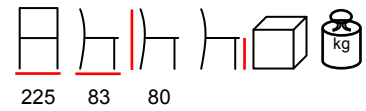

AYANA/D 3

sofa three seaters - aluminium anthracite - polyester grey

divano tre posti - alluminio antracite - poliestere grigio