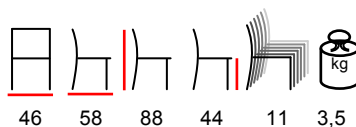

SINGAPORE PE/S

chair - aluminium bamboo look - pe beige-brown

sedia - alluminio bamboo look - pe beige-marrone