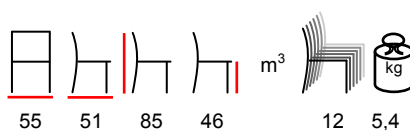

**ELY/P**

armchair - aluminium - polyethylene black

poltrona - alluminio - polietilene nero

**SISY/P**

armchair - aluminium - polyethylene ice

poltrona - alluminio - polietilene ice

**PREMIUM/P**

armchair - aluminium grey - taupe outdoor net