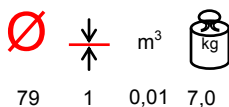

HPL TABLE TOPS PIANI TAVOLO HPL

HPL table tops are supplied on request; for any information about sizes, colours and availability, please contact our sales offices. HPL is high pressure laminate, it has a black core. Resistant to time wear, humidity, steam, ultraviolet rays, termites, mushrooms, spores, molds. It is a lifting surface from 6 mm and it is easy to install. Fire retardand class 2. NO chlorine, asbestos, formaldehyde, suitable for food contact.

Attention: remove the protective film from both sides and check fixing screws length

I piani tavolo in hpl vengono forniti su richiesta; per ogni informazione riguardo le misure, i colori e la disponibilità, per cortesia contattate i nostri uffici. HPL è un laminato ad alta pressione, si presenta con l'inconfondibile interno nero. Resiste all'usura del tempo, umidità, vapore, raggi ultravioletti, termiti, funghi, spore e muffe. È autoportante dai 6 mm, caratteristica che lo rende di semplice installazione. Autoestinguente e ignifugo classe 2. Non contiene cloro, amianto e formaldeide, idoneo al contatto alimentare. Certificato Fira Institute per l'emissione di formaldeide libera.

Attenzione: rimuovere la pellicola protettiva da entrambi i lati e verificare la lunghezza delle viti di fissaggio

HPL TOPS EDGES - BORDI DEI PIANI HPL (BM)