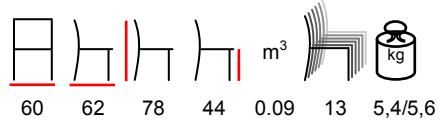

ONDA/P

armchair - aluminium - polyethylene bronze

poltrona - alluminio - polietilene bronzo