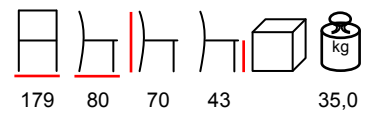

DIVA/D 3

sofa three seaters - aluminium anthracite - polyester grey

divano tre posti - alluminio antracite - poliestere grigio