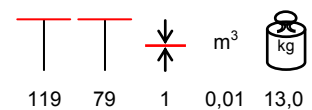

HPL TABLE TOPS PIANI TAVOLO HPL

HPL table tops are supplied on request; for any information about sizes, colours and availability, please contact our sales offices. HPL is high pressure laminate, it has a black core. Resistant to time wear, humidity, steam, ultraviolet rays, termites, mushrooms, spores, molds. It is a lifting surface from 6 mm and it is easy to install. Fire retardand class 2. NO chlorine, asbestos, formaldehyde, suitable for food contact.

Attention: remove the protective film from both sides and check fixing screws length

I piani tavolo in hpl vengono forniti su richiesta; per ogni informazione riguardo le misure, i colori e la disponibilità, per cortesia contattate i nostri uffici. HPL è un laminato ad alta pressione, si presenta con l'inconfondibile interno nero. Resiste all'usura del tempo, umidità, vapore, raggi ultravioletti, termiti, funghi, spore e muffe. È autoportante dai 6 mm, caratteristica che lo rende di semplice installazione. Autoestinguente e ignifugo classe 2. Non contiene cloro, amianto e formaldeide, idoneo al contatto alimentare. Certificato Fira Institute per l'emissione di formaldeide libera.

Attenzione: rimuovere la pellicola protettiva da entrambi i lati e verificare la lunghezza delle viti di fissaggio

HPL TOPS EDGES - BORDI DEI PIANI HPL (CMPCT-F)