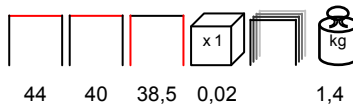

POP/TC

side table - polypropylene

tavolino - polipropilene

white
bianco

turtle dove
tortora

anthracite
antracite

by Nardi

DOGA/TC