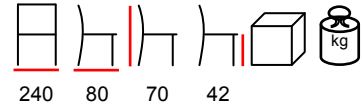

**LEO COMPONENTIBILE/D 2 M** 240x80x70/42

two seaters with extension - solid pine teak look - olefin cushions

due posti con prolunga - pino massello teak look - cuscini olefin

**LEO POUF**

pouf - solid pine teak look - olefin cushions