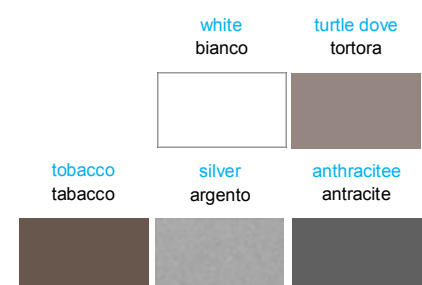

BASE FIORE ALU

table base - aluminium varnished, max Ø 80 - 80x80

base tavolo - alluminio verniciato, max Ø 80 - 80x80

by Nardi

BASE FIORE ALU HIGH

table base - aluminium varnished, max Ø 70 - 70x70

base tavolo - alluminio verniciato, max Ø 70 - 70x70

by Nardi

BASE IBISCO PIEGHEVOLE

table base - aluminium varnished, max Ø 80 - 80x80

base tavolo - alluminio verniciato, max Ø 80 - 80x80

by Nardi

BASE IBISCO HIGH PIEGHEVOLE

table base - aluminium varnished, max Ø 70 - 70x70

base tavolo - alluminio verniciato, max Ø 70 - 70x70

by Nardi