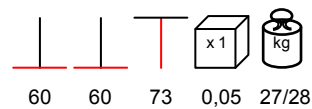

BASE GHISA MEDIA

table base - cast iron varnished, max 90x120

base tavolo - ghisa verniciata, max 90x120

BASE GHISA GRANDE

table base - cast iron varnished, max 100x100 - Ø 140

base tavolo - ghisa verniciata, max 100x100 - Ø 140