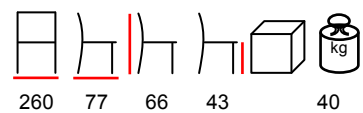

**CELIA/TC**

coffee table - aluminium white

tavolino - alluminio bianco

SEATTLE/D 3

three seaters with extension - aluminium grey - grey cushions

tre posti con prolunga - alluminio grigio - cuscini grigi

SEATTLE/T