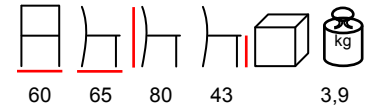

BETTY/P

armchair - aluminium light grey - polyester grey

poltrona - alluminio grigio chiaro - poliester grigio