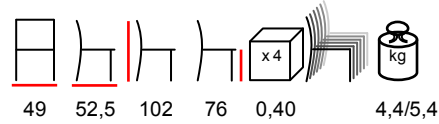

by Nardi

LIDO/SG

barstool - polypropylene fiberglass

sgabello - polipropilene fiberglass

white
bianco

turtle dove
tortora

light blue
celeste

agave
agave

anthracite
antracite

LIDO/SG MINI

barstool - polypropylene fiberglass

sgabello - polipropilene fiberglass

by Nardi

white
bianco

turtle dove
tortora

light blue
celeste

agave
agave

anthracite
antracite

NET/SG

barstool - polypropylene fiberglass

sgabello - polipropilene fiberglass

by Nardi

white
bianco

mustard
senape

turtle dove
tortora

coral
corallo

willow
salice

anthracite
antracite

NET/SG MINI

barstool - polypropylene fiberglass

sgabello - polipropilene fiberglass

by Nardi

white
bianco

mustard
senape

turtle dove
tortora

coral
corallo

willow
salice

anthracite
antracite