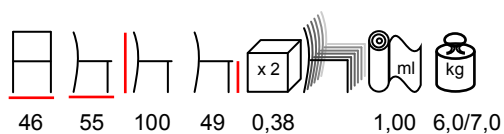

HAVANA/IMP

chair - stained beechwood - upholstered

sedia - faggio tinto - imbottita