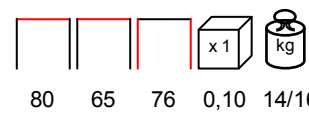

CAORLE/T

table - beechwood lacquered or stained

tavolo - okumè laccato o tinto