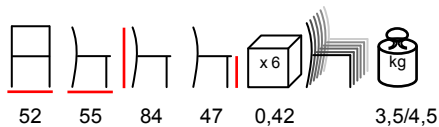

BIT/S

chair - polypropylene fiberglass

sedia - polipropilene fiberglass

NET/P

armchair - polypropylene fiberglass

poltrona - polipropilene fiberglass

NET RELAX

armchair - polypropylene fiberglass

poltrona - polipropilene fiberglass

NET/D

sofa - polypropylene fiberglass

divano - polipropilene fiberglass