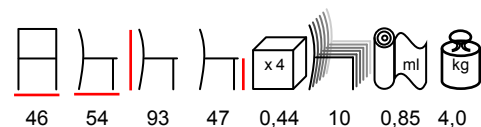

JOY/S

chair - aluminium anthracite/beige, upholstered with water repellent fabric

sedia - alluminio antracite/beige imbottita con stoffa idrorepellente