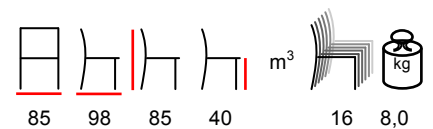

NANCY/L

lounge - aluminium anthracite - polyester rope

lounge - alluminio antracite - poliestere corda