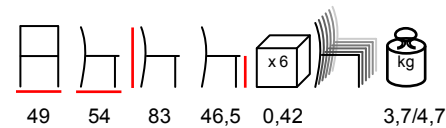

by Nardi

BORA/P

armchair - polypropylene fiberglass

poltrona - polipropilene fiberglass

white
bianco

turtle dove
tortora

light blue
celeste

agave
agave

anthracite
antracite

by Nardi

BORA/S

chair - polypropylene fiberglass

sedia - polipropilene fiberglass

white
bianco

turtle dove
tortora

light blue
celeste

agave
agave

anthracite
antracite

by Nardi

COSTA/P

armchair - polypropylene fiberglass

poltrona - polipropilene fiberglass

white
bianco

turtle dove
tortora

light blue
celeste

agave
agave

anthracite
antracite

by Nardi

COSTA/S

chair - polypropylene fiberglass

sedia - polipropilene fiberglass

white
bianco

turtle dove
tortora

light blue
celeste

agave
agave

anthracite
antracite