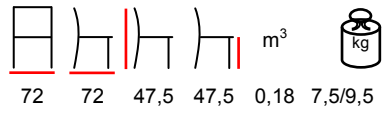

by Nardi

KOMODO TAVOLINO

coffee table - polypropylene fiberglass

tavolino - polipropilene fiberglass