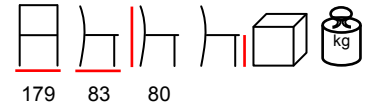

AYANA/D 2

sofa two seaters - aluminium anthracite - polyester grey

divano due posti - alluminio antracite - poliestere grigio