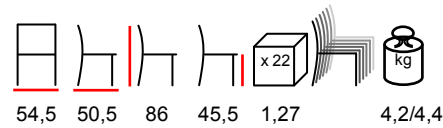

poltrona - polipropilene

white
biancowhite-turtle
bianco-tortoraturtle dove
tortoraanthracite
antracite

by Nardi

ERICA/S

chair - polypropylene

sedia - polipropilene

white
biancowhite-turtle
bianco-tortoraturtle dove
tortoraanthracite
antracite