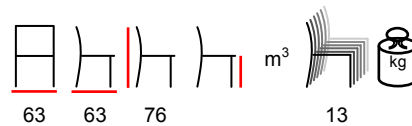

NANCY/L

lounge - aluminium anthracite - polyester rope

lounge - alluminio antracite - poliestere corda

MUSES/P

armchair - aluminium anthracite - polyester rope

poltrona - alluminio antracite - poliestere corda