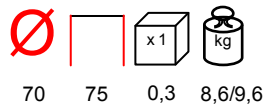

COMBO 60/T

table - polypropylene fiberglass regenerated

tavolo - polipropilene fiberglass rigenerato

by Nardi

gesso
gesso

cactus
cactus

basalto
basalto

terra
terra

COMBO 70/T

table - polypropylene fiberglass regenerated

tavolo - polipropilene fiberglass rigenerato

by Nardi

gesso
gesso

cactus
cactus

basalto
basalto

terra
terra

COMBO KIT/T HIGH

height table lifting system - polypropylene fiberglass regenerated

rialzo per tavolo - polipropilene fiberglass rigenerato

by Nardi

gesso
gesso

cactus
cactus

basalto
basalto

terra
terra