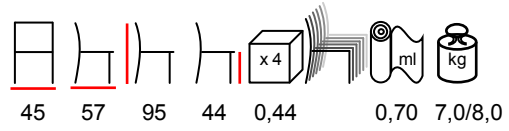

**PAVIE/S**

chair - steel varnished - upholstered

sedia - acciaio verniciato - imbottita

119

CONGRESS/S

chair - aluminium varnished - upholstered

sedia - alluminio verniciato - imbottita

CHANTAL/P