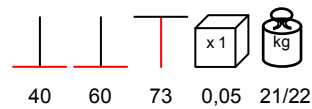

BASE GHISA MEDIA

table base - cast iron varnished, max 90x120

base tavolo - ghisa verniciata, max 90x120

BASE GHISA GRANDE

table base - cast iron varnished, max 100x100 - Ø 140

base tavolo - ghisa verniciata, max 100x100 - Ø 140