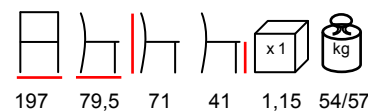

197 79,5 71 41 1,15 54/57