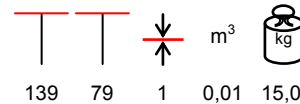

HPL TABLE TOPS PIANI TAVOLO HPL

HPL table tops are supplied on request; for any information about sizes, colours and availability, please contact our sales offices. HPL is high pressure laminate, it has a black core. Resistant to time wear, humidity, steam, ultraviolet rays, termites, mushrooms, spores, molds. It is a lifting surface from 6 mm and it is easy to install. Fire retardand class 2. NO chlorine, asbestos, formaldehyde, suitable for food contact.

Attention: remove the protective film from both sides and check fixing screws length

I piani tavolo in hpl vengono forniti su richiesta; per ogni informazione riguardo le misure, i colori e la disponibilità, per cortesia contattate i nostri uffici. HPL è un laminato ad alta pressione, si presenta con l'inconfondibile interno nero. Resiste all'usura del tempo, umidità, vapore, raggi ultravioletti, termiti, funghi, spore e muffe. È autoportante dai 6 mm, caratteristica che lo rende di semplice installazione. Autoestinguente e ignifugo classe 2. Non contiene cloro, amianto e formaldeide, idoneo al contatto alimentare. Certificato Fira Institute per l'emissione di formaldeide libera.

Attenzione: rimuovere la pellicola protettiva da entrambi i lati e verificare la lunghezza delle viti di fissaggio

HPL TOPS EDGES - BORDI DEI PIANI HPL (BM)