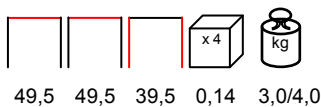

110

PARASOLE

(ALFA, EDEN, OMEGA, TROPICO)

sunshade - polypropylene

parasole - polipropilene

white
bianco

turtle dove
tortora

anthracite
antracite

by Nardi

1.4/2,0

RODI/TC

side table - polypropylene

tavolino - polipropilene

white
bianco

turtle dove
tortora

anthracite
antracite

by Nardi

POP/TC

side table - polypropylene

tavolino - polipropilene

white
bianco

turtle dove
tortora

anthracite
antracite

by Nardi

DOGA/TC

side table - polypropylene fiberglass

tavolino - polipropilene fiberglass

white
bianco

pear
pera

mint
menta

agave
agave

cappuccino
cappuccino

marsala
marsala

tobacco
tabacco

anthracite
antracite

by Nardi