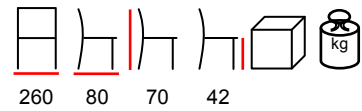

**LEO COMPONENTIBILE/D 2 M** 240x80x70/42

two seaters with extension - solid pine teak look - olefin cushions

due posti con prolunga - pino massello teak look - cuscini olefin

**LEO POUF**

pouf - solid pine teak look - olefin cushions