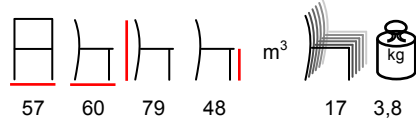

WEST/P

armchair - aluminium anthracite - polyester ice

poltrona - alluminio antracite - poliesterice ice