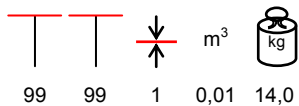

HPL TABLE TOPS PIANI TAVOLO HPL

HPL table tops are supplied on request; for any information about sizes, colours and availability, please contact our sales offices. HPL is high pressure laminate, it has a black core. Resistant to time wear, humidity, steam, ultraviolet rays, termites, mushrooms, spores, molds. It is a lifting surface from 6 mm and it is easy to install. Fire retardand class 2. NO chlorine, asbestos, formaldehyde, suitable for food contact.

Attention: remove the protective film from both sides and check fixing screws length

I piani tavolo in hpl vengono forniti su richiesta; per ogni informazione riguardo le misure, i colori e la disponibilità, per cortesia contattate i nostri uffici. HPL è un laminato ad alta pressione, si presenta con l'inconfondibile interno nero. Resiste all'usura del tempo, umidità, vapore, raggi ultravioletti, termiti, funghi, spore e muffe. È autoportante dai 6 mm, caratteristica che lo rende di semplice installazione. Autoestinguente e ignifugo classe 2. Non contiene cloro, amianto e formaldeide, idoneo al contatto alimentare. Certificato Fira Institute per l'emissione di formaldeide libera.

Attenzione: rimuovere la pellicola protettiva da entrambi i lati e verificare la lunghezza delle viti di fissaggio

HPL TOPS EDGES - BORDI DEI PIANI HPL (BM)