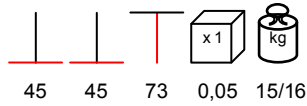

BASE GHISA MEDIA

table base - cast iron varnished, max 90x120

base tavolo - ghisa verniciata, max 90x120

BASE GHISA GRANDE

table base - cast iron varnished, max 100x100 - Ø 140

base tavolo - ghisa verniciata, max 100x100 - Ø 140