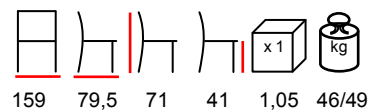

159 79,5 71 41 1,05 46/49