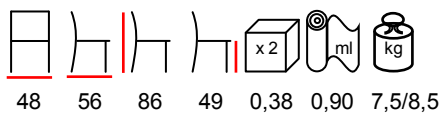

AMBRA/S

chair - stained beechwood - upholstered

sedia - faggio tinto - imbottita