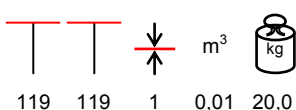

HPL TABLE TOPS PIANI TAVOLO HPL

HPL table tops are supplied on request; for any information about sizes, colours and availability, please contact our sales offices. HPL is high pressure laminate, it has a black core. Resistant to time wear, humidity, steam, ultraviolet rays, termites, mushrooms, spores, molds. It is a lifting surface from 6 mm and it is easy to install. Fire retardand class 2. NO chlorine, asbestos, formaldehyde, suitable for food contact.

Attention: remove the protective film from both sides and check fixing screws length

I piani tavolo in hpl vengono forniti su richiesta; per ogni informazione riguardo le misure, i colori e la disponibilità, per cortesia contattate i nostri uffici. HPL è un laminato ad alta pressione, si presenta con l'inconfondibile interno nero. Resiste all'usura del tempo, umidità, vapore, raggi ultravioletti, termiti, funghi, spore e muffe. È autoportante dai 6 mm, caratteristica che lo rende di semplice installazione. Autoestinguente e ignifugo classe 2. Non contiene cloro, amianto e formaldeide, idoneo al contatto alimentare. Certificato Fira Institute per l'emissione di formaldeide libera.

Attenzione: rimuovere la pellicola protettiva da entrambi i lati e verificare la lunghezza delle viti di fissaggio

HPL TOPS EDGES - BORDI DEI PIANI HPL (CMPCT-F)