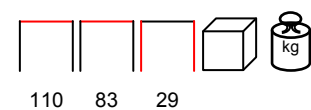

NANCY/L

lounge - aluminium anthracite - polyester rope

lounge - alluminio antracite - poliestere corda

NANCY/T

coffee table - aluminium anthracite

tavolino - alluminio antracite

CELIA/D3

sofa - aluminium white - polyester rope