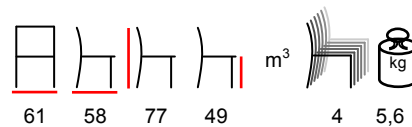

LAKE/P

armchair - aluminium anthracite - polyester mustard

poltrona - alluminio antracite - poliestere senape