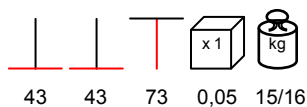

BASE GHISA MEGA

table base - cast iron varnished, max Ø 250

base tavolo - ghisa verniciata, max Ø 250

BASE GHISA PIRAMIDE

table base - cast iron varnished, max 90x90 - Ø 100

base tavolo - ghisa verniciata, max 90x90 - Ø 100