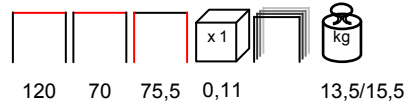

by Nardi

white
biancoturtle dove
tortoratobacco
tabaccoanthracite
antracite

CUBE/T 120x70

table - aluminium varnished - durelTOP

tavolo - alluminio verniciato - durelTOP

by Nardi

white
biancoturtle dove
tortoratobacco
tabaccoanthracite
antracite**CUBE KIT/T HIGH 120x70x107**