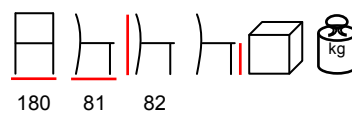

CELIA/D2

sofa - aluminium white - polyester rope

divano - alluminio bianco - poliestere corda