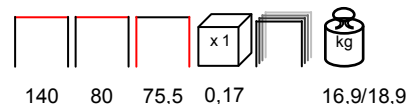

white
bianco

turtle dove
tortora

tobacco
tabacco

anthracite
antracite