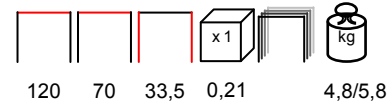

height lifting sistem - aluminium varnished

rialzo per tavolo - alluminio verniciato

by Nardi

white
biancoturtle dove
tortoratobacco
tabaccoanthracite
antracite**CUBE/T 140x80**

table - aluminium varnished - durelTOP