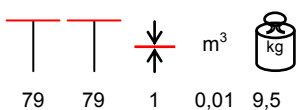

HPL TABLE TOPS PIANI TAVOLO HPL

HPL table tops are supplied on request; for any information about sizes, colours and availability, please contact our sales offices. HPL is high pressure laminate, it has a black core. Resistant to time wear, humidity, steam, ultraviolet rays, termites, mushrooms, spores, molds. It is a lifting surface from 6 mm and it is easy to install. Fire retardand class 2. NO chlorine, asbestos, formaldehyde, suitable for food contact.

Attention: remove the protective film from both sides and check fixing screws length

I piani tavolo in hpl vengono forniti su richiesta; per ogni informazione riguardo le misure, i colori e la disponibilità, per cortesia contattate i nostri uffici. HPL è un laminato ad alta pressione, si presenta con l'inconfondibile interno nero. Resiste all'usura del tempo, umidità, vapore, raggi ultravioletti, termiti, funghi, spore e muffe. È autoportante dai 6 mm, caratteristica che lo rende di semplice installazione. Autoestinguente e ignifugo classe 2. Non contiene cloro, amianto e formaldeide, idoneo al contatto alimentare. Certificato Fira Institute per l'emissione di formaldeide libera.

Attenzione: rimuovere la pellicola protettiva da entrambi i lati e verificare la lunghezza delle viti di fissaggio

HPL TOPS EDGES - BORDI DEI PIANI HPL (CMPCT-F)