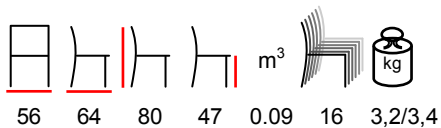

WEST/P

armchair - aluminium anthracite - polyester dark grey

poltrona - alluminio antracite - poliesteregrigio scuro

BETTY/P

armchair - aluminium grey - polyester grey

poltrona - alluminio grigio - poliesteregrigio