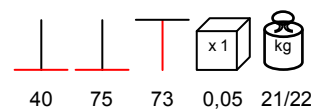

BASE GHISA DOPPIA

table base - cast iron varnished, max 180x90

base tavolo - ghisa verniciata, max 180x90