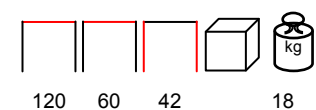

SEAL /T

coffee table - aluminium anthracite

tavolino - alluminio antracite