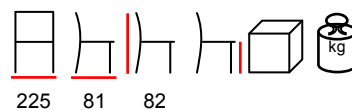

CELIA/D3

sofa - aluminium white - polyester rope

divano - alluminio bianco - poliestere corda