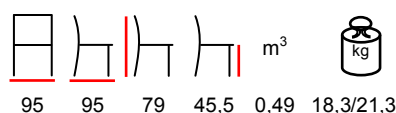

by Nardi

**MAXIMO ELEMENTO ANGOLO**

corner - polypropylene fiberglass - removeable water repellent cushions

angolo - polipropilene fiberglass - cuscini idrorepellenti sfoderabili

by Nardi

MAXIMO POUF

pouf - polypropylene fiberglass - removeable water repellent cushions