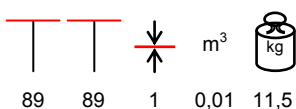

HPL TABLE TOPS PIANI TAVOLO HPL

HPL table tops are supplied on request; for any information about sizes, colours and availability, please contact our sales offices. HPL is high pressure laminate, it has a black core. Resistant to time wear, humidity, steam, ultraviolet rays, termites, mushrooms, spores, molds. It is a lifting surface from 6 mm and it is easy to install. Fire retardand class 2. NO chlorine, asbestos, formaldehyde, suitable for food contact.

Attention: remove the protective film from both sides and check fixing screws length

I piani tavolo in hpl vengono forniti su richiesta; per ogni informazione riguardo le misure, i colori e la disponibilità, per cortesia contattate i nostri uffici. HPL è un laminato ad alta pressione, si presenta con l'inconfondibile interno nero. Resiste all'usura del tempo, umidità, vapore, raggi ultravioletti, termiti, funghi, spore e muffe. È autoportante dai 6 mm, caratteristica che lo rende di semplice installazione. Autoestinguente e ignifugo classe 2. Non contiene cloro, amianto e formaldeide, idoneo al contatto alimentare. Certificato Fira Institute per l'emissione di formaldeide libera.

Attenzione: rimuovere la pellicola protettiva da entrambi i lati e verificare la lunghezza delle viti di fissaggio

HPL TOPS EDGES - BORDI DEI PIANI HPL (CMPCT-F)