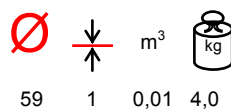

HPL TABLE TOPS PIANI TAVOLO HPL

HPL table tops are supplied on request; for any information about sizes, colours and availability, please contact our sales offices. HPL is high pressure laminate, it has a black core. Resistant to time wear, humidity, steam, ultraviolet rays, termites, mushrooms, spores, molds. It is a lifting surface from 6 mm and it is easy to install. Fire retardand class 2. NO chlorine, asbestos, formaldehyde, suitable for food contact.

Attention: remove the protective film from both sides and check fixing screws length

I piani tavolo in hpl vengono forniti su richiesta; per ogni informazione riguardo le misure, i colori e la disponibilità, per cortesia contattate i nostri uffici. HPL è un laminato ad alta pressione, si presenta con l'inconfondibile interno nero. Resiste all'usura del tempo, umidità, vapore, raggi ultravioletti, termiti, funghi, spore e muffe. È autoportante dai 6 mm, caratteristica che lo rende di semplice installazione. Autoestinguente e ignifugo classe 2. Non contiene cloro, amianto e formaldeide, idoneo al contatto alimentare. Certificato Fira Institute per l'emissione di formaldeide libera.

Attenzione: rimuovere la pellicola protettiva da entrambi i lati e verificare la lunghezza delle viti di fissaggio

HPL TOPS EDGES - BORDI DEI PIANI HPL (CMPCT-F)