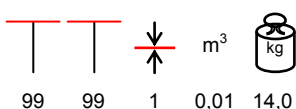

HPL TABLE TOPS PIANI TAVOLO HPL

HPL table tops are supplied on request; for any information about sizes, colours and availability, please contact our sales offices. HPL is high pressure laminate, it has a black core. Resistant to time wear, humidity, steam, ultraviolet rays, termites, mushrooms, spores, molds. It is a lifting surface from 6 mm and it is easy to install. Fire retardand class 2. NO chlorine, asbestos, formaldehyde, suitable for food contact.

Attention: remove the protective film from both sides and check fixing screws length

I piani tavolo in hpl vengono forniti su richiesta; per ogni informazione riguardo le misure, i colori e la disponibilità, per cortesia contattate i nostri uffici. HPL è un laminato ad alta pressione, si presenta con l'inconfondibile interno nero. Resiste all'usura del tempo, umidità, vapore, raggi ultravioletti, termiti, funghi, spore e muffe. È autoportante dai 6 mm, caratteristica che lo rende di semplice installazione. Autoestinguente e ignifugo classe 2. Non contiene cloro, amianto e formaldeide, idoneo al contatto alimentare. Certificato Fira Institute per l'emissione di formaldeide libera.

Attenzione: rimuovere la pellicola protettiva da entrambi i lati e verificare la lunghezza delle viti di fissaggio

HPL TOPS EDGES - BORDI DEI PIANI HPL (CMPCT-F)