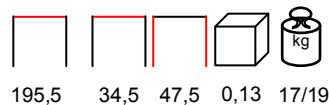

RIO BENCH ALU

bench - aluminium

panca - alluminio

by Nardi

white
bianco

turtle dove
tortora

anthracite
antracite