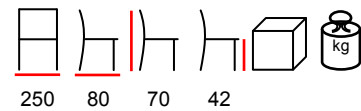

LEO COMPONENTIBILE/D 2 L 250x80x70/42

two seaters with extension - solid pine vintage white - olefin cushions

due posti con prolunga - pino massello bianco anticato - cuscini olefin