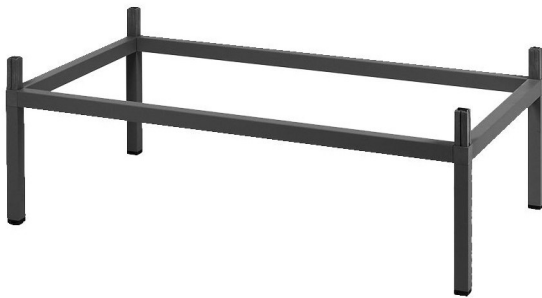

height lifting sistem - aluminium varnished

rialzo per tavolo - alluminio verniciato

by Nardi

white
biancoturtle dove
tortoratobacco
tabaccoanthracite
antracite**CUBE/T 140x80**

table - aluminium varnished - durelTOP