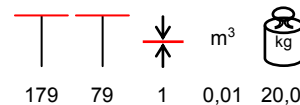

HPL TABLE TOPS PIANI TAVOLO HPL

HPL table tops are supplied on request; for any information about sizes, colours and availability, please contact our sales offices. HPL is high pressure laminate, it has a black core. Resistant to time wear, humidity, steam, ultraviolet rays, termites, mushrooms, spores, molds. It is a lifting surface from 6 mm and it is easy to install. Fire retardand class 2. NO chlorine, asbestos, formaldehyde, suitable for food contact.

Attention: remove the protective film from both sides and check fixing screws length

I piani tavolo in hpl vengono forniti su richiesta; per ogni informazione riguardo le misure, i colori e la disponibilità, per cortesia contattate i nostri uffici. HPL è un laminato ad alta pressione, si presenta con l'inconfondibile interno nero. Resiste all'usura del tempo, umidità, vapore, raggi ultravioletti, termiti, funghi, spore e muffe. È autoportante dai 6 mm, caratteristica che lo rende di semplice installazione. Autoestinguente e ignifugo classe 2. Non contiene cloro, amianto e formaldeide, idoneo al contatto alimentare. Certificato Fira Institute per l'emissione di formaldeide libera.

Attenzione: rimuovere la pellicola protettiva da entrambi i lati e verificare la lunghezza delle viti di fissaggio

HPL TOPS EDGES - BORDI DEI PIANI HPL (BM)