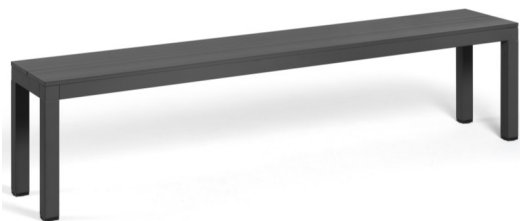

RIO BENCH ALU

bench - aluminium

panca - alluminio

by Nardi

white
bianco

turtle dove
tortora

anthracite
antracite