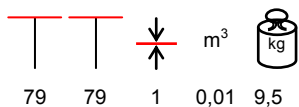

HPL TABLE TOPS PIANI TAVOLO HPL

HPL table tops are supplied on request; for any information about sizes, colours and availability, please contact our sales offices. HPL is high pressure laminate, it has a black core. Resistant to time wear, humidity, steam, ultraviolet rays, termites, mushrooms, spores, molds. It is a lifting surface from 6 mm and it is easy to install. Fire retardand class 2. NO chlorine, asbestos, formaldehyde, suitable for food contact.

Attention: remove the protective film from both sides and check fixing screws length

I piani tavolo in hpl vengono forniti su richiesta; per ogni informazione riguardo le misure, i colori e la disponibilità, per cortesia contattate i nostri uffici. HPL è un laminato ad alta pressione, si presenta con l'inconfondibile interno nero. Resiste all'usura del tempo, umidità, vapore, raggi ultravioletti, termiti, funghi, spore e muffe. È autoportante dai 6 mm, caratteristica che lo rende di semplice installazione. Autoestinguente e ignifugo classe 2. Non contiene cloro, amianto e formaldeide, idoneo al contatto alimentare. Certificato Fira Institute per l'emissione di formaldeide libera.

Attenzione: rimuovere la pellicola protettiva da entrambi i lati e verificare la lunghezza delle viti di fissaggio

HPL TOPS EDGES - BORDI DEI PIANI HPL (BM)