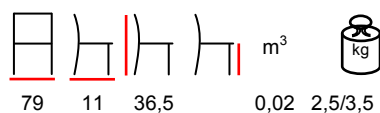

MAXIMO 5 SET

polypropylene fiberglass - removeable water repellent cushions

polipropilene fiberglass - cuscini idrorepellenti sfoderabili

by Nardi

MAXIMO PORTAOGGETTI

object holder - polypropylene fiberglass

portaoggetti - polipropilene fiberglass

MAXIMO BRACCIOLO

armrest - polypropylene fiberglass

bracciolo - polipropilene fiberglass

MAXIMO SCHIENALE

back - polypropylene fiberglass

schienale - polipropilene fiberglass