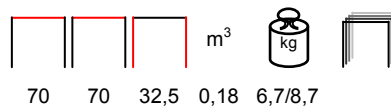

KOMODO POUF

pouf - polypropylene fiberglass - removeable cushion

pouf - polipropilene fiberglass - cuscino sfoderabile

by Nardi

KOMODO TAVOLINO

coffee table - polypropylene fiberglass

tavolino - polipropilene fiberglass

by Nardi