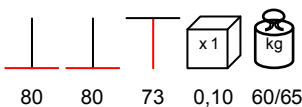

BASE GHISA MEGA

table base - cast iron varnished, max Ø 250

base tavolo - ghisa verniciata, max Ø 250