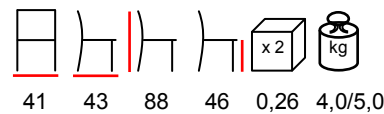

46 46 84 46 0,23 4,0/5,0

MILANO F/S

chair - stained beechwood - wooden seat

sedia - faggio tinto - sedile legno

43 46 84 46 0,23 4,0/5,0

CAORLE/S

chair - beechwood lacquered or stained

sedia - faggio laccato o tinto