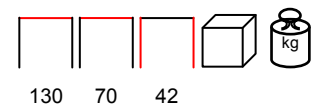

**AYANA/L**

lounges - aluminium anthracite - polyester grey

lounges - alluminio antracite - poliestere grigio

**AYANA/TC**

coffee table - aluminium anthracite - hpl top

tavolino - alluminio antracite - piano hpl