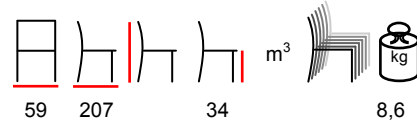

MALINDI

sunbed aluminium white- pvc net beige, 3 positions

lettino - alluminio bianco - rete pvc beige, 3 posizioni