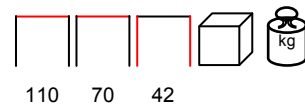

LEO POUF

pouf - solid pine teak look - olefin cushions

pouf - pino massello teak look - cuscini olefin