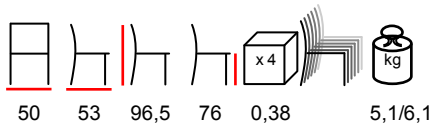

sgabello - polipropilene fiberglass

by Nardi

white
biancomustard
senapeturtle dove
tortoracoral
corallowillow
saliceanthracite
antracite

by Nardi

TRILL/SG

barstool - polypropylene fiberglass

sgabello - polipropilene fiberglass