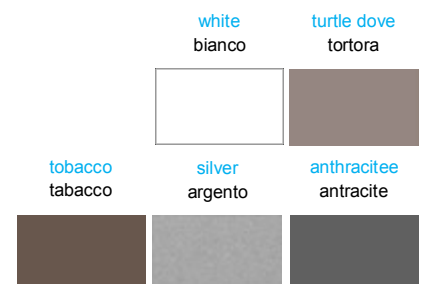

by Nardi

**BASE IBISCO PIEGHEVOLE**

table base - aluminium varnished, max Ø 80 - 80x80

base tavolo - alluminio verniciato, max Ø 80 - 80x80

by Nardi

**BASE IBISCO HIGH PIEGHEVOLE**

table base - aluminium varnished, max Ø 70 - 70x70