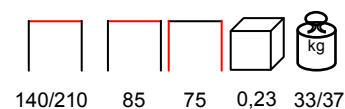

RIO 140-210/T EXTENSIBLE

table - aluminium legs - durelTOP

tavolo - gambe alluminio - durelTOP

by Nardi

white
bianco

turtle dove
tortora

anthracite
antracite