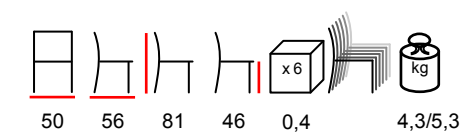

rope
corda

turtle dove
tortora

terra

anthracite
antracite