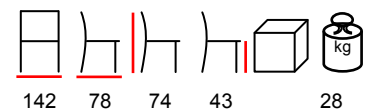

SEAL/D CORNER

two seaters with corner- aluminium anthracite - grey cushions

due posti con angolo - alluminio antracite - poliestere grigio