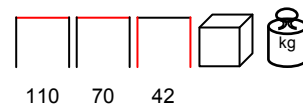

LEO POUF

pouf - solid pine vintage white - olefin cushions

pouf - pino massello bianco anticato - cuscini olefin