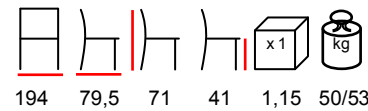

194 79,5 71 41 1,15 50/53