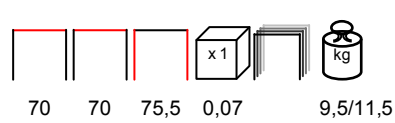

by Nardi

CUBE/T 70x70

table - aluminium varnished - durelTOP

tavolo - alluminio verniciato - durelTOP

by Nardi

white
biancoturtle dove
tortoratobacco
tabaccoanthracite
antracite**CUBE KIT/T HIGH 70x70x107**