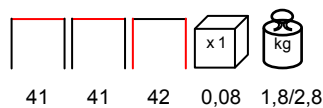

height table lifting system - polypropylene fiberglass regenerated

rialzo per tavolo - polipropilene fiberglass rigenerato

by Nardi

gesso
gessocactus
cactusbasalto
basaltoterra
terra

RIO BENCH ALU

bench - aluminium