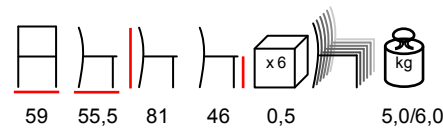

rope
corda

turtle dove
tortora

terra

anthracite
antracite