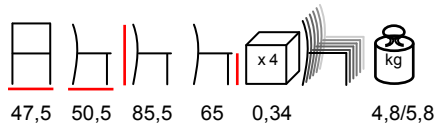

by Nardi

STACK MAXI/SG

barstool - polypropylene fiberglass regenerated

sgabello - polipropilene fiberglass rigenerato