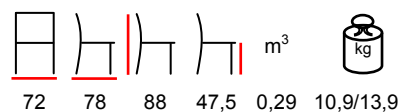

by Nardi

KOMODO ELEMENTO ANGOLO

corner element - polypropylene fiberglass
removeable cushions

elemento angolare - polipropilene fiberglass
cuscini sfoderabili