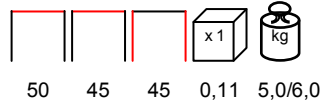

SEASIDE/T

caffè table - solid mahogany frame

tavolino - fusto in mogano

In pratica il concetto è quello di partire da una panca, con l'aggiunta di schienali fissati al fusto e cuscini, si ottengono dei daybed, delle lounge, dei divani, delle poltrone....ecc.

La struttura portante è realizzata in legno e, dopo l'aggiunta del materiale espanso, viene rivestita con i tessuti scelti; le parti in legno a vista ed il tavolino sono in mogano Sapelli massiccio; le flange di fissaggio degli schienali sono in acciaio inox AISI 316.

Il concetto è quello di creare delle aree conviviali alternative ai classici set di tavoli e sedie, dove c'è chi si rilassa disteso sul daybed, accanto a chi si gusta un drink chiacchierando con altri sul divano. Il Seaside è l'ideale per una composizione da destinare ad un portico o una pergola, e perché no alla lobby di un hotel.

Basically it's a bench that becomes a daybed by adding one back and one cushion which allows two positions thanks to its special shape; by adding another two backs and cushions it becomes a nice lounge sofa; same for the armchair, that becomes an armchair only with one backrest and may be a pouf; the small coffee table completes the collection and can be used as a jolly.