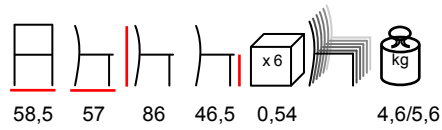

RIVA/P

armchair - polypropylene fiberglass

poltrona - polipropilene fiberglass

RIVA/S

chair - polypropylene fiberglass

sedia - polipropilene fiberglass

TRILL/P

armchair - polypropylene fiberglass

poltrona - polipropilene fiberglass

TRILL/S

chair - polypropylene fiberglass

sedia - polipropilene fiberglass