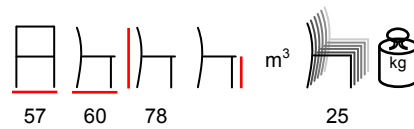

AXA/P

armchair - aluminium anthracite - polyester black

poltrona - alluminio antracite - poliestere nero