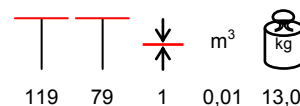

HPL TABLE TOPS PIANI TAVOLO HPL

HPL table tops are supplied on request; for any information about sizes, colours and availability, please contact our sales offices. HPL is high pressure laminate, it has a black core. Resistant to time wear, humidity, steam, ultraviolet rays, termites, mushrooms, spores, molds. It is a lifting surface from 6 mm and it is easy to install. Fire retardand class 2. NO chlorine, asbestos, formaldehyde, suitable for food contact.

Attention: remove the protective film from both sides and check fixing screws length

I piani tavolo in hpl vengono forniti su richiesta; per ogni informazione riguardo le misure, i colori e la disponibilità, per cortesia contattate i nostri uffici. HPL è un laminato ad alta pressione, si presenta con l'inconfondibile interno nero. Resiste all'usura del tempo, umidità, vapore, raggi ultravioletti, termiti, funghi, spore e muffe. È autoportante dai 6 mm, caratteristica che lo rende di semplice installazione. Autoestinguente e ignifugo classe 2. Non contiene cloro, amianto e formaldeide, idoneo al contatto alimentare. Certificato Fira Institute per l'emissione di formaldeide libera.

Attenzione: rimuovere la pellicola protettiva da entrambi i lati e verificare la lunghezza delle viti di fissaggio

HPL TOPS EDGES - BORDI DEI PIANI HPL (BM)