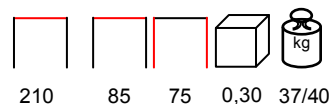

RIO 210/T ALU FIX

table - aluminium

tavolo - alluminio

by Nardi

white
bianco

turtle dove
tortora

anthracite
antracite