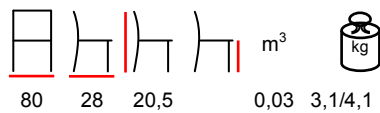

MAXIMO PORTAOGGETTI

object holder - polypropylene fiberglass

portaoggetti - polipropilene fiberglass

MAXIMO BRACCIOLO

armrest - polypropylene fiberglass

bracciolo - polipropilene fiberglass