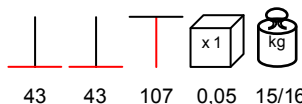

43 43 107 0,05 15/16

BASE GHISA BOMBATA PICCOLA

table base - cast iron varnished, max 100x100 - Ø 140

base tavolo - ghisa verniciata, max 100x100 - Ø 140