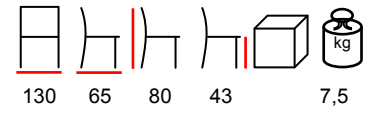

BETTY/D

sofa - aluminium light grey - polyester grey

divano - alluminio grigio chiaro - poliester grigio