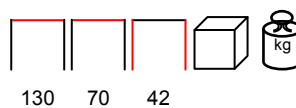

**CELIA/TC**

coffee table - aluminium white

tavolino - alluminio bianco

SEATTLE/D 3

three seaters with extension - aluminium grey - grey cushions

tre posti con prolunga - alluminio grigio - cuscini grigi

SEATTLE/T