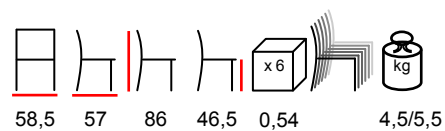

sedia - polipropilene fiberglass

white
biancoturtle dove
tortoralight blue
celesteagave
agaveanthracite
antracite

by Nardi

COSTA/P

armchair - polypropylene fiberglass

poltrona - polipropilene fiberglass

white
biancoturtle dove
tortoralight blue
celesteagave
agaveanthracite
antracite