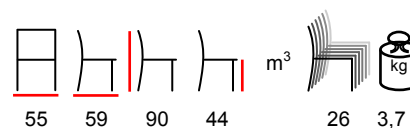

PREMIUM/P

armchair - aluminium grey - taupe outdoor net

poltrona - alluminio grigio - rete tortora per esterno