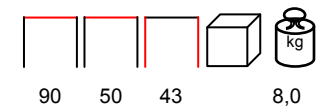

BETTY/TC

coffee table - aluminium light grey - hpl top

tavolino - alluminio grigio chiaro - piano hpl