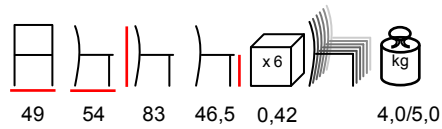

RIVA/S

chair - polypropylene fiberglass

sedia - polipropilene fiberglass

by Nardi