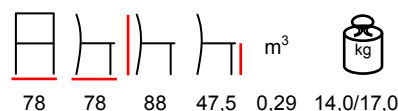

KOMODO/P

armchair - polypropylene fiberglass - removeable cushions

poltrona - polipropilene fiberglass - cuscini sfoderabili

by Nardi

KOMODO TERMINALE DX/SX

final element - polypropylene fiberglass
removeable cushions

elemento terminale - polipropilene fiberglass
cuscini sfoderabili

by Nardi

KOMODO ELEMENTO CENTRALE

central element - polypropylene fiberglass
removeable cushions

elemento centrale - polipropilene fiberglass
cuscini sfoderabili

by Nardi

KOMODO ELEMENTO ANGOLO

corner element - polypropylene fiberglass
removeable cushions

elemento angolare - polipropilene fiberglass
cuscini sfoderabili

by Nardi