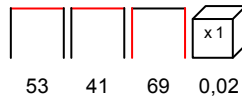

PARASOLE

(ALFA, EDEN, OMEGA, TROPICO)

sunshade - polypropylene

parasole - polipropilene

white
bianco

turtle dove
tortora

anthracite
antracite

by Nardi