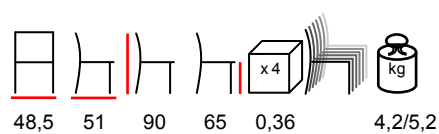

by Nardi

LIDO/SG

barstool - polypropylene fiberglass

sgabello - polipropilene fiberglass

white
bianco

turtle dove
tortora

light blue
celeste

agave
agave

anthracite
antracite

LIDO/SG MINI

barstool - polypropylene fiberglass

sgabello - polipropilene fiberglass

by Nardi

white
bianco

turtle dove
tortora

light blue
celeste

agave
agave

anthracite
antracite

NET/SG

barstool - polypropylene fiberglass

sgabello - polipropilene fiberglass

by Nardi

white
bianco

mustard
senape

turtle dove
tortora

coral
corallo

willow
salice

anthracite
antracite

NET/SG MINI

barstool - polypropylene fiberglass

sgabello - polipropilene fiberglass

by Nardi

white
bianco

mustard
senape

turtle dove
tortora

coral
corallo

willow
salice

anthracite
antracite