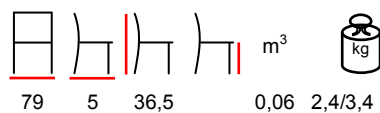

MAXIMO SCHIENALE

back - polypropylene fiberglass

schienale - polipropilene fiberglass