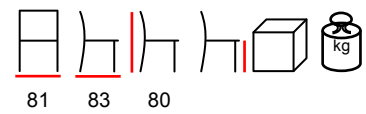

AYANA/L

lounges - aluminium anthracite - polyester grey

lounges - alluminio antracite - poliestere grigio