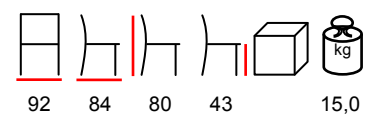

LAKE/D

sofa - aluminium anthracite - polyester mustard

divano - alluminio antracite - poliestere senape

LAKE/L

lounge - aluminium anthracite - polyester mustard

lounge - alluminio antracite - poliestere senape