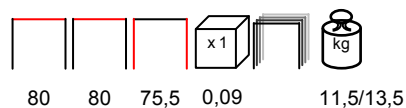

white
bianco

turtle dove
tortora

tobacco
tabacco

anthracite
antracite

CUBE KIT/T HIGH 80x80x107

height lifting sistem - aluminium varnished

rialzo per tavolo - alluminio verniciato