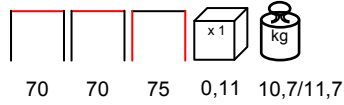

by Nardi

CLIP 70/T

table - polypropylene fiberglass - dureiTOP

tavolo - polipropilene fiberglass - piano dureiTOP

white
bianco

turtle dove
tortora

tobacco
tabacco

agave
agave

anthracite
antracite

by Nardi

CLIP 80/T

table - polypropylene fiberglass - dureiTOP

tavolo - polipropilene fiberglass - piano dureiTOP

white
bianco

turtle dove
tortora

tobacco
tabacco

agave
agave

anthracite
antracite

by Nardi

CLIP X 70/T

table - polypropylene fiberglass - dureiTOP

tavolo - polipropilene fiberglass - piano dureiTOP

white
bianco

turtle dove
tortora

anthracite
antracite

by Nardi

CLIP X 80/T

table - polypropylene fiberglass - dureiTOP

tavolo - polipropilene fiberglass - piano dureiTOP

white
bianco

turtle dove
tortora

anthracite
antracite