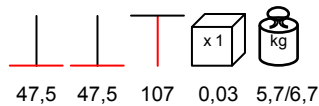

by Nardi

**BASE IBISCO PIEGHEVOLE**

table base - aluminium varnished, max Ø 80 - 80x80

base tavolo - alluminio verniciato, max Ø 80 - 80x80

by Nardi

**BASE IBISCO HIGH PIEGHEVOLE**

table base - aluminium varnished, max Ø 70 - 70x70