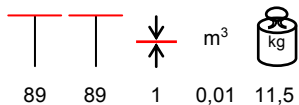

HPL TABLE TOPS PIANI TAVOLO HPL

HPL table tops are supplied on request; for any information about sizes, colours and availability, please contact our sales offices. HPL is high pressure laminate, it has a black core. Resistant to time wear, humidity, steam, ultraviolet rays, termites, mushrooms, spores, molds. It is a lifting surface from 6 mm and it is easy to install. Fire retardand class 2. NO chlorine, asbestos, formaldehyde, suitable for food contact.

Attention: remove the protective film from both sides and check fixing screws length

I piani tavolo in hpl vengono forniti su richiesta; per ogni informazione riguardo le misure, i colori e la disponibilità, per cortesia contattate i nostri uffici. HPL è un laminato ad alta pressione, si presenta con l'inconfondibile interno nero. Resiste all'usura del tempo, umidità, vapore, raggi ultravioletti, termiti, funghi, spore e muffe. È autoportante dai 6 mm, caratteristica che lo rende di semplice installazione. Autoestinguente e ignifugo classe 2. Non contiene cloro, amianto e formaldeide, idoneo al contatto alimentare. Certificato Fira Institute per l'emissione di formaldeide libera.

Attenzione: rimuovere la pellicola protettiva da entrambi i lati e verificare la lunghezza delle viti di fissaggio

HPL TOPS EDGES - BORDI DEI PIANI HPL (BM)