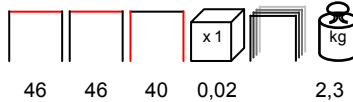

1.4/2,0

RODI/TC

side table - polypropylene

tavolino - polipropilene

white
bianco

turtle dove
tortora

anthracite
antracite

by Nardi