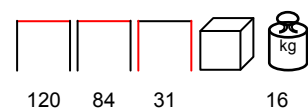

SEATTLE/T

coffee table - aluminium grey

tavolino - alluminio grigio