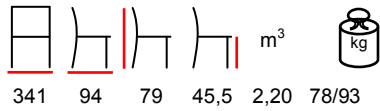

cannella
sunbrella

timo
sunbrella

MAXIMO 5 SET

polypropylene fiberglass - removeable water repellent cushions

polipropilene fiberglass - cuscini idrorepellenti sfoderabili

by Nardi

**MAXIMO PORTAOGGETTI**

object holder - polypropylene fiberglass