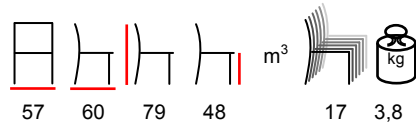

WEST/P

armchair - aluminium anthracite - polyester ice

poltrona - alluminio antracite - poliesterice ice

WEST/P

armchair - aluminium anthracite - polyester brown

poltrona - alluminio antracite - poliesteremarrone