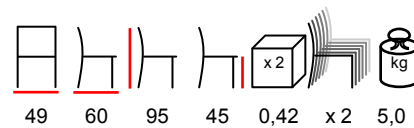

ROYAL/SI

chair - aluminium white washed-pe white upholstered water repellent fabric seat

sedia - alluminio decapato-pe bianco sedile imbottito con stoffa idrorepellente