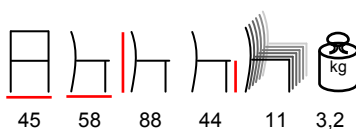

SINGAPORE/S

chair - aluminium bamboo look - brown outdoor net

sedia - alluminio bamboo look - rete marrone per esterno