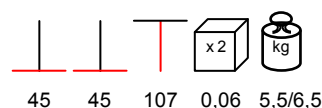

white
bianco

turtle dove
tortora

tobacco
tabacco

agave
agave

anthracite
antracite