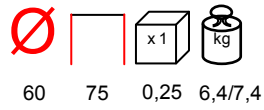

COMBO 60/T

table - polypropylene fiberglass regenerated

tavolo - polipropilene fiberglass rigenerato

by Nardi

gesso
gesso

cactus
cactus

basalto
basalto

terra
terra

COMBO 70/T

table - polypropylene fiberglass regenerated

tavolo - polipropilene fiberglass rigenerato

by Nardi

gesso
gesso

cactus
cactus

basalto
basalto

terra
terra

COMBO KIT/T HIGH

height table lifting system - polypropylene fiberglass regenerated

rialzo per tavolo - polipropilene fiberglass rigenerato

by Nardi

gesso
gesso

cactus
cactus

basalto
basalto

terra
terra