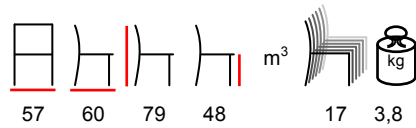

WEST/P

armchair - aluminium anthracite - polyester dark grey

poltrona - alluminio antracite - poliesteregrigio scuro