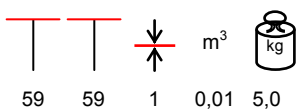

HPL TABLE TOPS PIANI TAVOLO HPL

HPL table tops are supplied on request; for any information about sizes, colours and availability, please contact our sales offices. HPL is high pressure laminate, it has a black core. Resistant to time wear, humidity, steam, ultraviolet rays, termites, mushrooms, spores, molds. It is a lifting surface from 6 mm and it is easy to install. Fire retardand class 2. NO chlorine, asbestos, formaldehyde, suitable for food contact.

Attention: remove the protective film from both sides and check fixing screws length

I piani tavolo in hpl vengono forniti su richiesta; per ogni informazione riguardo le misure, i colori e la disponibilità, per cortesia contattate i nostri uffici. HPL è un laminato ad alta pressione, si presenta con l'inconfondibile interno nero. Resiste all'usura del tempo, umidità, vapore, raggi ultravioletti, termiti, funghi, spore e muffe. È autoportante dai 6 mm, caratteristica che lo rende di semplice installazione. Autoestinguente e ignifugo classe 2. Non contiene cloro, amianto e formaldeide, idoneo al contatto alimentare. Certificato Fira Institute per l'emissione di formaldeide libera.

Attenzione: rimuovere la pellicola protettiva da entrambi i lati e verificare la lunghezza delle viti di fissaggio

HPL TOPS EDGES - BORDI DEI PIANI HPL (CMPCT-F)