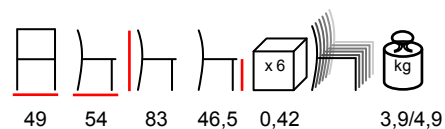

by Nardi

BORA/P

armchair - polypropylene fiberglass

poltrona - polipropilene fiberglass

white
bianco

turtle dove
tortora

light blue
celeste

agave
agave

anthracite
antracite

by Nardi

BORA/S

chair - polypropylene fiberglass

sedia - polipropilene fiberglass

white
bianco

turtle dove
tortora

light blue
celeste

agave
agave

anthracite
antracite

by Nardi

COSTA/P

armchair - polypropylene fiberglass

poltrona - polipropilene fiberglass

white
bianco

turtle dove
tortora

light blue
celeste

agave
agave

anthracite
antracite

by Nardi

COSTA/S

chair - polypropylene fiberglass

sedia - polipropilene fiberglass

white
bianco

turtle dove
tortora

light blue
celeste

agave
agave

anthracite
antracite