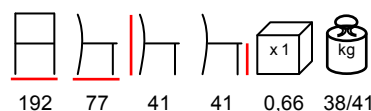

panca - fusto in legno - piedini in mogano

SEASIDE/LETTINO

daybed - wooden frame - mahogany backrest and feet

lettino - fusto in legno - schienale e piedini in mogano

194 77 71 41 1,15 42/45

SEASIDE/LOUNGE