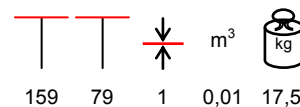

HPL TABLE TOPS PIANI TAVOLO HPL

HPL table tops are supplied on request; for any information about sizes, colours and availability, please contact our sales offices. HPL is high pressure laminate, it has a black core. Resistant to time wear, humidity, steam, ultraviolet rays, termites, mushrooms, spores, molds. It is a lifting surface from 6 mm and it is easy to install. Fire retardand class 2. NO chlorine, asbestos, formaldehyde, suitable for food contact.

Attention: remove the protective film from both sides and check fixing screws length

I piani tavolo in hpl vengono forniti su richiesta; per ogni informazione riguardo le misure, i colori e la disponibilità, per cortesia contattate i nostri uffici. HPL è un laminato ad alta pressione, si presenta con l'inconfondibile interno nero. Resiste all'usura del tempo, umidità, vapore, raggi ultravioletti, termiti, funghi, spore e muffe. È autoportante dai 6 mm, caratteristica che lo rende di semplice installazione. Autoestinguente e ignifugo classe 2. Non contiene cloro, amianto e formaldeide, idoneo al contatto alimentare. Certificato Fira Institute per l'emissione di formaldeide libera.

Attenzione: rimuovere la pellicola protettiva da entrambi i lati e verificare la lunghezza delle viti di fissaggio

HPL TOPS EDGES - BORDI DEI PIANI HPL (BM)