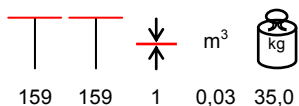

HPL TABLE TOPS PIANI TAVOLO HPL

HPL table tops are supplied on request; for any information about sizes, colours and availability, please contact our sales offices. HPL is high pressure laminate, it has a black core. Resistant to time wear, humidity, steam, ultraviolet rays, termites, mushrooms, spores, molds. It is a lifting surface from 6 mm and it is easy to install. Fire retardand class 2. NO chlorine, asbestos, formaldehyde, suitable for food contact.

Attention: remove the protective film from both sides and check fixing screws length

I piani tavolo in hpl vengono forniti su richiesta; per ogni informazione riguardo le misure, i colori e la disponibilità, per cortesia contattate i nostri uffici. HPL è un laminato ad alta pressione, si presenta con l'inconfondibile interno nero. Resiste all'usura del tempo, umidità, vapore, raggi ultravioletti, termiti, funghi, spore e muffe. È autoportante dai 6 mm, caratteristica che lo rende di semplice installazione. Autoestinguente e ignifugo classe 2. Non contiene cloro, amianto e formaldeide, idoneo al contatto alimentare. Certificato Fira Institute per l'emissione di formaldeide libera.

Attenzione: rimuovere la pellicola protettiva da entrambi i lati e verificare la lunghezza delle viti di fissaggio

HPL TOPS EDGES - BORDI DEI PIANI HPL (BM)