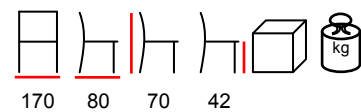

LEO COMPONENTIBILE/D 2 S 170x80x70/42

two seaters with extension - solid pine vintage white - olefin cushions

due posti con prolunga - pino massello bianco anticato - cuscini olefin