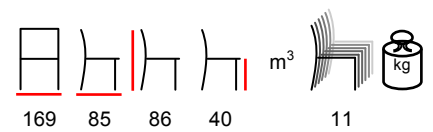

**BETTY/TC**

coffee table - aluminium light grey - hpl top

tavolino - alluminio grigio chiaro - piano hpl

NANCY/D

sofa - aluminium anthracite - polyester rope

divano - alluminio antracite - poliestere corda