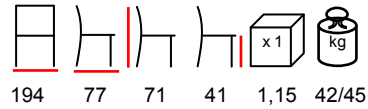

panca - fusto in legno - piedini in mogano

SEASIDE/LETTINO

daybed - wooden frame - mahogany backrest and feet

lettino - fusto in legno - schienale e piedini in mogano

194 77 71 41 1,15 42/45

SEASIDE/LOUNGE