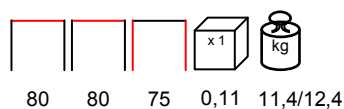

by Nardi

CLIP X 80/T

table - polypropylene fiberglass - dureiTOP

tavolo - polipropilene fiberglass - piano dureiTOP

white
biancoturtle dove
tortoraanthracite
antracite

BASE BREAK

table base - aluminium varnished, max Ø 70