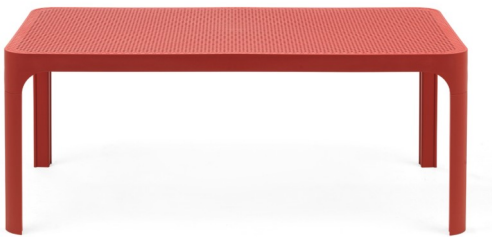

TIBERINA/S

chair - polypropylene fiberglass

sedia - polipropilene fiberglass

rope
cordaturtle dove
tortora

terra

anthracite
antracite

BIT/S

chair - polypropylene fiberglass

sedia - polipropilene fiberglass

by Nardi

NET/P

armchair - polypropylene fiberglass

poltrona - polipropilene fiberglass

by Nardi

NET RELAX

armchair - polypropylene fiberglass

poltrona - polipropilene fiberglass

by Nardi

NET/D

sofa - polypropylene fiberglass

divano - polipropilene fiberglass

by Nardi

**NET/L**

lounge - polypropylene fiberglass

lounge - polipropilene fiberglass

**NET/T 100**

coffee table - polypropylene fiberglass

tavolino - polipropilene fiberglass

**FOLIO/P**

armchair adjusting to 2 positions - polypropylene fiberglass

poltrona a 2 posizioni - polipropilene fiberglass