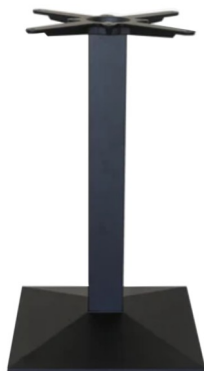

BASE GHISA MEGA

table base - cast iron varnished, max Ø 250

base tavolo - ghisa verniciata, max Ø 250

BASE GHISA PIRAMIDE

table base - cast iron varnished, max 90x90 - Ø 100

base tavolo - ghisa verniciata, max 90x90 - Ø 100