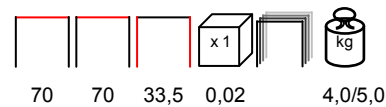

height lifting sistem - aluminium varnished

rialzo per tavolo - alluminio verniciato

by Nardi

white
biancoturtle dove
tortoratobacco
tabaccoanthracite
antracite**CUBE/T 80x80**

table - aluminium varnished - durelTOP