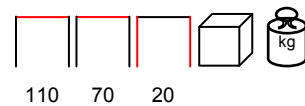

LEO TC

coffee table - solid pine teak look

tavolino - pino massello teak look