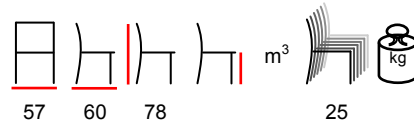

AXA/P

armchair - aluminium grey - polyester grey

poltrona - alluminio grigio - poliestere grigio