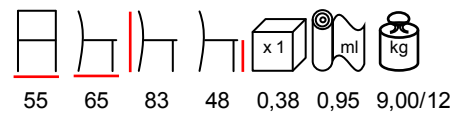

119

CONGRESS/S

chair - aluminium varnished - upholstered

sedia - alluminio verniciato - imbottita

CHANTAL/P

armchair - steel varnished - upholstered

poltrona - acciaio verniciato - imbottita