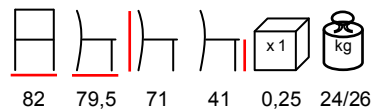

SEASIDE/POUF

pouf - wooden frame - mahogany feet

pouf - fusto in legno - piedini in mogano

SEASIDE/POLTRONA

armchair - wooden frame - mahogany backrest and feet

poltrona - fusto in legno - schienale e piedini in mogano

SEASIDE/POLTRONA CON BRACCIOLI

armchair - wooden frame - mahogany backrest, armrests and feet

poltrona - fusto in legno - schienale, braccioli e piedini in mogano

SEASIDE/PANCA

bench - wooden frame - mahogany feet

panca - fusto in legno - piedini in mogano