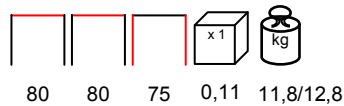

by Nardi

CLIP 70/T

table - polypropylene fiberglass - dureiTOP

tavolo - polipropilene fiberglass - piano dureiTOP

white
bianco

turtle dove
tortora

tobacco
tabacco

agave
agave

anthracite
antracite

by Nardi

CLIP 80/T

table - polypropylene fiberglass - dureiTOP

tavolo - polipropilene fiberglass - piano dureiTOP

white
bianco

turtle dove
tortora

tobacco
tabacco

agave
agave

anthracite
antracite

by Nardi

CLIP X 70/T

table - polypropylene fiberglass - dureiTOP

tavolo - polipropilene fiberglass - piano dureiTOP

white
bianco

turtle dove
tortora

anthracite
antracite

by Nardi

CLIP X 80/T

table - polypropylene fiberglass - dureiTOP

tavolo - polipropilene fiberglass - piano dureiTOP

white
bianco

turtle dove
tortora

anthracite
antracite