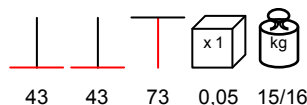

43 43 73 0,05 15/16

BASE GHISA BOMBATA

table base - cast iron varnished, max 180x90

base tavolo - ghisa verniciata, max 180x90