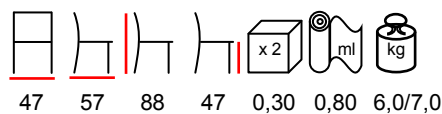

HAVANA ALTA

chair - stained beechwood - upholstered

sedia - faggio tinto - imbottita

HAVANA BASSA

chair - stained beechwood - upholstered

sedia - faggio tinto - imbottita

HAVANA/IMP

chair - stained beechwood - upholstered