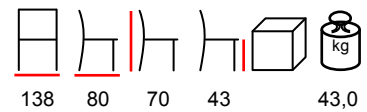

DIVA/D 3

sofa three seaters - aluminium anthracite - polyester grey

divano tre posti - alluminio antracite - poliestere grigio

DIVA/D 2

sofa three seaters - aluminium anthracite - polyester grey

divano due posti - alluminio antracite - poliestere grigio