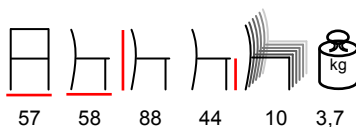

SINGAPORE/P

armchair - aluminium bamboo look - brown outdoor net

poltrona - alluminio bamboo look - rete marrone per esterno