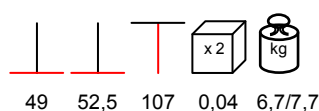

BASE FIORE ALU

table base - aluminium varnished, max Ø 80 - 80x80

base tavolo - alluminio verniciato, max Ø 80 - 80x80

by Nardi

BASE FIORE ALU HIGH

table base - aluminium varnished, max Ø 70 - 70x70

base tavolo - alluminio verniciato, max Ø 70 - 70x70

by Nardi

BASE IBISCO PIEGHEVOLE

table base - aluminium varnished, max Ø 80 - 80x80

base tavolo - alluminio verniciato, max Ø 80 - 80x80

by Nardi

BASE IBISCO HIGH PIEGHEVOLE

table base - aluminium varnished, max Ø 70 - 70x70

base tavolo - alluminio verniciato, max Ø 70 - 70x70

by Nardi