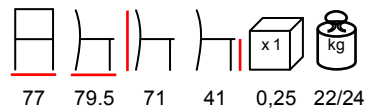

SEASIDE/POLTRONA CON BRACCIOLI

armchair - wooden frame - mahogany backrest, armrests and feet

poltrona - fusto in legno - schienale, braccioli e piedini in mogano