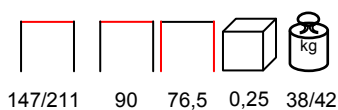

by Nardi

white
biancoturtle dove
tortoraanthracite
antracite

by Nardi

TEVERE 147-211/T EXTENSIBLE

table - aluminium legs - polypropylene top

tavolo - gambe alluminio - piano polipropilene

rope
cordaturtle dove
tortoraterra
terraanthracitee
antracite**TEVERE 210-275/T EXTENSIBLE**