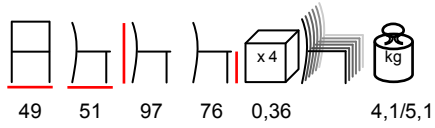

by Nardi

LIDO/SG

barstool - polypropylene fiberglass

sgabello - polipropilene fiberglass

white
bianco

turtle dove
tortora

light blue
celeste

agave
agave

anthracite
antracite

LIDO/SG MINI

barstool - polypropylene fiberglass

sgabello - polipropilene fiberglass

by Nardi

white
bianco

turtle dove
tortora

light blue
celeste

agave
agave

anthracite
antracite

NET/SG

barstool - polypropylene fiberglass

sgabello - polipropilene fiberglass

by Nardi

white
bianco

mustard
senape

turtle dove
tortora

coral
corallo

willow
salice

anthracite
antracite

NET/SG MINI

barstool - polypropylene fiberglass

sgabello - polipropilene fiberglass

by Nardi

white
bianco

mustard
senape

turtle dove
tortora

coral
corallo

willow
salice

anthracite
antracite