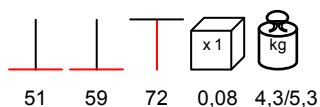

BASE BREAK

table base - aluminium varnished, max Ø 70

base tavolo - alluminio verniciato, max Ø 70

white
bianco

turtle dove
tortora

silver
argento

anthracite
antracite