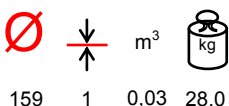

HPL TABLE TOPS PIANI TAVOLO HPL

HPL table tops are supplied on request; for any information about sizes, colours and availability, please contact our sales offices. HPL is high pressure laminate, it has a black core. Resistant to time wear, humidity, steam, ultraviolet rays, termites, mushrooms, spores, molds. It is a lifting surface from 6 mm and it is easy to install. Fire retardand class 2. NO chlorine, asbestos, formaldehyde, suitable for food contact.

Attention: remove the protective film from both sides and check fixing screws length

I piani tavolo in hpl vengono forniti su richiesta; per ogni informazione riguardo le misure, i colori e la disponibilità, per cortesia contattate i nostri uffici. HPL è un laminato ad alta pressione, si presenta con l'inconfondibile interno nero. Resiste all'usura del tempo, umidità, vapore, raggi ultravioletti, termiti, funghi, spore e muffe. È autoportante dai 6 mm, caratteristica che lo rende di semplice installazione. Autoestinguente e ignifugo classe 2. Non contiene cloro, amianto e formaldeide, idoneo al contatto alimentare. Certificato Fira Institute per l'emissione di formaldeide libera.

Attenzione: rimuovere la pellicola protettiva da entrambi i lati e verificare la lunghezza delle viti di fissaggio

HPL TOPS EDGES - BORDI DEI PIANI HPL (BM)