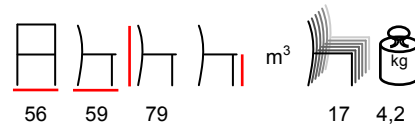

ONDINA/P

armchair - aluminium anthracite - polyester brown

poltrona - alluminio antracite - poliesteremarrone