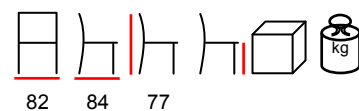

BARI/L BIANCO

lounge - aluminium white - polyester beige

lounge - alluminio bianco - poliestere beige