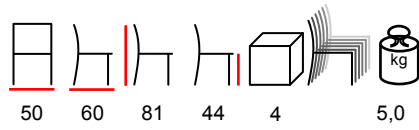

by NARDI

by NARDI

**RIA/S**

chair - polypropylene white

sedia - polipropilene bianco

**RIA/S**

chair - polypropylene taupe

sedia - polipropilene tortora