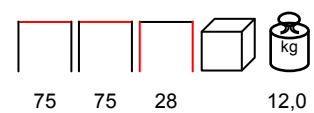

LAKE/TC

coffee table - aluminium anthracite - hpl

tavolino - alluminio antracite - hpl