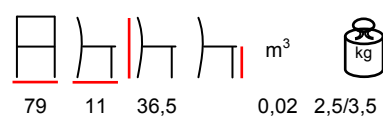

MAXIMO 5 SET

polypropylene fiberglass - removeable water repellent cushions

polipropilene fiberglass - cuscini idrorepellenti sfoderabili

by Nardi

MAXIMO PORTAOGGETTI

object holder - polypropylene fiberglass

portaoggetti - polipropilene fiberglass

MAXIMO BRACCIOLO

armrest - polypropylene fiberglass

bracciolo - polipropilene fiberglass

MAXIMO SCHIENALE

back - polypropylene fiberglass

schienale - polipropilene fiberglass