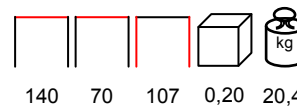

white
bianco

turtle dove
tortora

tobacco
tabacco

anthracite
antracite