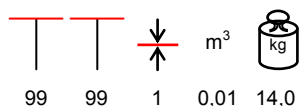

HPL TABLE TOPS PIANI TAVOLO HPL

HPL table tops are supplied on request; for any information about sizes, colours and availability, please contact our sales offices. HPL is high pressure laminate, it has a black core. Resistant to time wear, humidity, steam, ultraviolet rays, termites, mushrooms, spores, molds. It is a lifting surface from 6 mm and it is easy to install. Fire retardand class 2. NO chlorine, asbestos, formaldehyde, suitable for food contact.

Attention: remove the protective film from both sides and check fixing screws length

I piani tavolo in hpl vengono forniti su richiesta; per ogni informazione riguardo le misure, i colori e la disponibilità, per cortesia contattate i nostri uffici. HPL è un laminato ad alta pressione, si presenta con l'inconfondibile interno nero. Resiste all'usura del tempo, umidità, vapore, raggi ultravioletti, termiti, funghi, spore e muffe. È autoportante dai 6 mm, caratteristica che lo rende di semplice installazione. Autoestinguente e ignifugo classe 2. Non contiene cloro, amianto e formaldeide, idoneo al contatto alimentare. Certificato Fira Institute per l'emissione di formaldeide libera.

Attenzione: rimuovere la pellicola protettiva da entrambi i lati e verificare la lunghezza delle viti di fissaggio

HPL TOPS EDGES - BORDI DEI PIANI HPL (CMPCT-F)