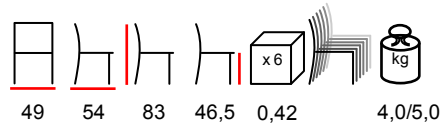

RIVA/S

chair - polypropylene fiberglass

sedia - polipropilene fiberglass