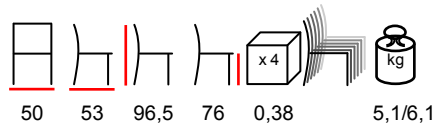

by Nardi

TRILL/SG MINI

barstool - polypropylene fiberglass

sgabello - polipropilene fiberglass