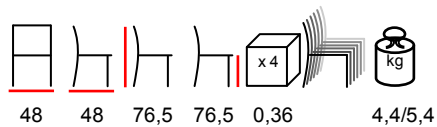

by Nardi

TRILL/SG

barstool - polypropylene fiberglass

sgabello - polipropilene fiberglass

by Nardi

TRILL/SG MINI

barstool - polypropylene fiberglass

sgabello - polipropilene fiberglass

by Nardi

STACK MAXI/SG

barstool - polypropylene fiberglass regenerated

sgabello - polipropilene fiberglass rigenerato

by Nardi

STACK MINI/SG

barstool - polypropylene fiberglass regenerated

sgabello - polipropilene fiberglass rigenerato