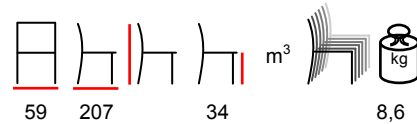

MALINDI

sunbed aluminium white- pvc net beige, 3 positions

lettino - alluminio bianco - rete pvc beige, 3 posizioni