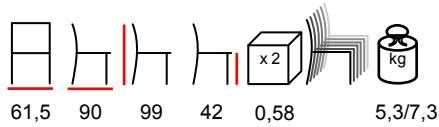

by Nardi

NET/L

lounges - polypropylene fiberglass

lounges - polipropilene fiberglass

NET/TC 100

coffee table - polypropylene fiberglass

tavolino - polipropilene fiberglass

by Nardi

FOLIO/P

armchair adjusting to 2 positions - polypropylene fiberglass

poltrona a 2 posizioni - polipropilene fiberglass

by Nardi

POGGIO

foot stool - polypropylene fiberglass

poggiapiedi - polipropilene fiberglass

by Nardi