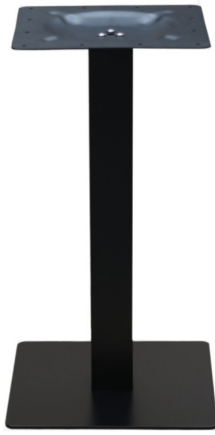

BASE ACCIAIO PICCOLA

table base - black steel, max 80x80 - Ø 80

base tavolo - acciaio nero, max 80x80 - Ø 80