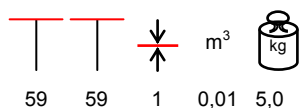

HPL TABLE TOPS PIANI TAVOLO HPL

HPL table tops are supplied on request; for any information about sizes, colours and availability, please contact our sales offices. HPL is high pressure laminate, it has a black core. Resistant to time wear, humidity, steam, ultraviolet rays, termites, mushrooms, spores, molds. It is a lifting surface from 6 mm and it is easy to install. Fire retardand class 2. NO chlorine, asbestos, formaldehyde, suitable for food contact.

Attention: remove the protective film from both sides and check fixing screws length

I piani tavolo in hpl vengono forniti su richiesta; per ogni informazione riguardo le misure, i colori e la disponibilità, per cortesia contattate i nostri uffici. HPL è un laminato ad alta pressione, si presenta con l'inconfondibile interno nero. Resiste all'usura del tempo, umidità, vapore, raggi ultravioletti, termiti, funghi, spore e muffe. È autoportante dai 6 mm, caratteristica che lo rende di semplice installazione. Autoestinguente e ignifugo classe 2. Non contiene cloro, amianto e formaldeide, idoneo al contatto alimentare. Certificato Fira Institute per l'emissione di formaldeide libera.

Attenzione: rimuovere la pellicola protettiva da entrambi i lati e verificare la lunghezza delle viti di fissaggio

HPL TOPS EDGES - BORDI DEI PIANI HPL (CMPCT-F)