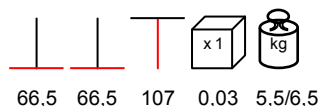

BASE ALU CALICE HIGH

table base - aluminium varnished, max Ø 70 - 70x70

base tavolo - alluminio verniciato, max Ø 70 - 70x70

white
bianco

turtle dove
tortora

silver
argento

anthracite
antracite