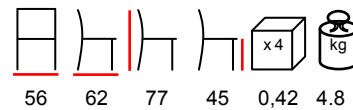

LORD/P

armchair - aluminium anthracite - outdoor
fabric light grey

poltrona - alluminio antracite - tessuto per esterno
grigio chiaro