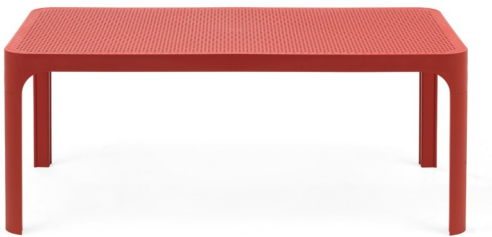

mustard
senape

turtle dove
tortora

coral
corallo

willow
salice

anthracite
antracite

by Nardi

NET/L

lounges - polypropylene fiberglass

lounges - polipropilene fiberglass

**NET/TC 100**

coffee table - polypropylene fiberglass

tavolino - polipropilene fiberglass

by Nardi

**FOLIO/P**

armchair adjusting to 2 positions - polypropylene fiberglass