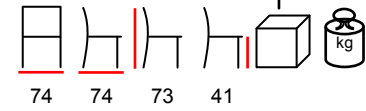

RIO/D

sofa - aluminium white - polyester beige

divano - alluminio bianco - poliestere beige

1
1,25
m³

RIO/L

loungé - aluminium white - polyester beige

loungé - alluminio bianco - poliestere beige

RIO/TC

coffee table - aluminium white

tavolino - alluminio bianco