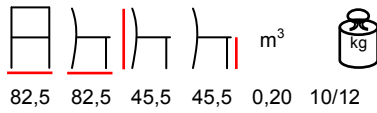

MAXIMO POUF

pouf - polypropylene fiberglass - removeable water repellent cushions

pouf - polipropilene fiberglass - cuscini idrorepellenti sfoderabili