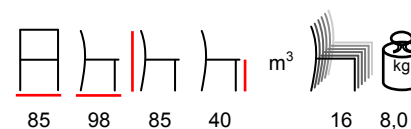

armchair - aluminium grey - polyester black

poltrona - alluminio grigio - poliestere nero

NANCY/L

lounge - aluminium anthracite - polyester rope

lounge - alluminio antracite - poliestere corda

ONDINA/P

armchair - aluminium anthracite - polyester ice