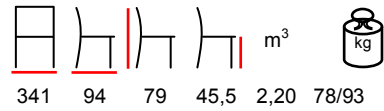

MAXIMO 5 SET

polypropylene fiberglass - removeable water repellent cushions

polipropilene fiberglass - cuscini idrorepellenti sfoderabili

by Nardi