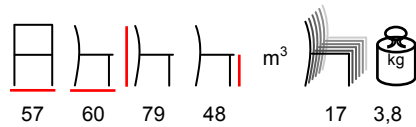

WEST/P

armchair - aluminium anthracite - polyester ice

poltrona - alluminio antracite - poliester ice