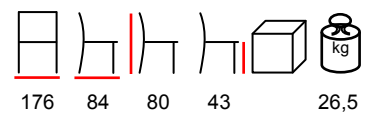

**LAKE/TC**

coffee table - aluminium anthracite - hpl

tavolino - alluminio antracite - hpl

LAKE/D

sofa - aluminium anthracite - polyester mustard

divano - alluminio antracite - poliestere senape

LAKE/L

lounge - aluminium anthracite - polyester mustard