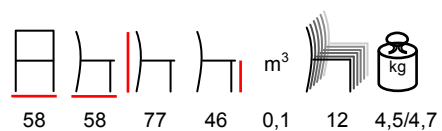

DROP/P

armchair - aluminium taupe - polyester silver-grey

poltrona - alluminio tortora - poliester argento-grigio