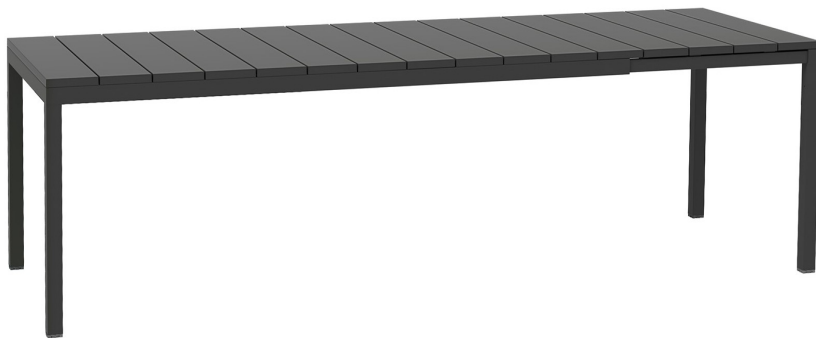

RIO ALU 210-280/T EXTENSIBLE

table - aluminium

tavolo - alluminio

white
bianco

turtle dove
tortora

anthracitee
antracite

by Nardi

TEVERE 147-211/T EXTENSIBLE

table - aluminium legs - polypropylene top

tavolo - gambe alluminio - piano polipropilene

rope
corda

turtle dove
tortora

terra
terra

anthracitee
antracite

by Nardi

TEVERE 211-275/T EXTENSIBLE

table - aluminium legs - polypropylene top

tavolo - gambe alluminio - piano polipropilene

rope
corda

turtle dove
tortora

terra
terra

anthracitee
antracite

by Nardi