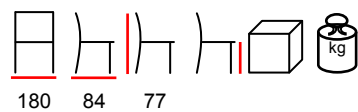

BARI/D 2 SET BIANCO

sofa - aluminium white - polyester beige

divano - alluminio bianco - poliestere beige