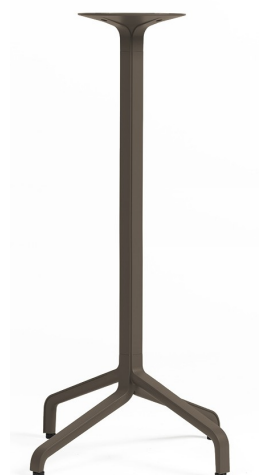

turtle dove
tortora

tobacco
tabacco

agave
agave

anthracite
antracite

BASE ALU FRASCA HIGH FIX

table base - aluminium varnished, max Ø 70 - 70x70

base tavolo - alluminio verniciato, max Ø 70 - 70x70

by Nardi