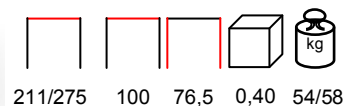

terra
terra

anthracitee
antracite

by Nardi