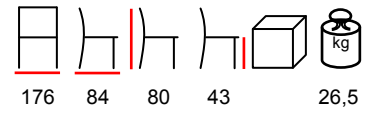

LAKE/D

sofa - aluminium anthracite - polyester anthracite

divano - alluminio antracite - poliestere antracite