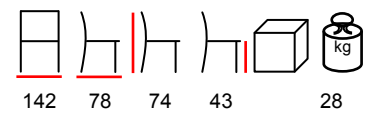

SEAL/D CORNER

two seaters with corner- aluminium anthracite - grey cushions

due posti con angolo - alluminio antracite - poliestere grigio