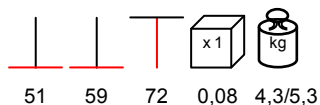

BASE ALU BREAK

table base - aluminium varnished, max Ø 70

base tavolo - alluminio verniciato, max Ø 70

white
bianco

turtle dove
tortora

silver
argento

anthracite
antracite