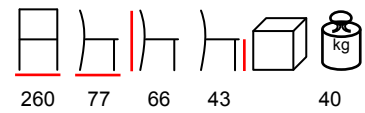

SEATTLE/D 3

three seaters with extension - aluminium grey - grey cushions

tre posti con prolunga - alluminio grigio - cuscini grigi

SEATTLE/TC

coffee table - aluminium grey

tavolino - alluminio grigio