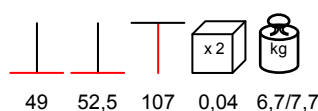

BASE ALU FIORE

table base - aluminium varnished, max Ø 80 - 80x80

base tavolo - alluminio verniciato, max Ø 80 - 80x80

by Nardi

BASE ALU FIORE HIGH

table base - aluminium varnished, max Ø 70 - 70x70

base tavolo - alluminio verniciato, max Ø 70 - 70x70

by Nardi

BASE ALU IBISCO PIEGHEVOLE

table base - aluminium varnished, max Ø 80 - 80x80

base tavolo - alluminio verniciato, max Ø 80 - 80x80

by Nardi

BASE ALU IBISCO HIGH PIEGHEVOLE

table base - aluminium varnished, max Ø 70 - 70x70

base tavolo - alluminio verniciato, max Ø 70 - 70x70

by Nardi