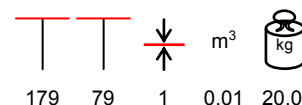

HPL TABLE TOPS PIANI TAVOLO HPL

HPL table tops are supplied on request; for any information about sizes, colours and availability, please contact our sales offices. HPL is high pressure laminate, it has a black core. Resistant to time wear, humidity, steam, ultraviolet rays, termites, mushrooms, spores, molds. It is a lifting surface from 6 mm and it is easy to install. Fire retardand class 2. NO chlorine, asbestos, formaldehyde, suitable for food contact.

Attention: remove the protective film from both sides and check fixing screws length

I piani tavolo in hpl vengono forniti su richiesta; per ogni informazione riguardo le misure, i colori e la disponibilità, per cortesia contattate i nostri uffici. HPL è un laminato ad alta pressione, si presenta con l'inconfondibile interno nero. Resiste all'usura del tempo, umidità, vapore, raggi ultravioletti, termiti, funghi, spore e muffe. È autoportante dai 6 mm, caratteristica che lo rende di semplice installazione. Autoestinguente e ignifugo classe 2. Non contiene cloro, amianto e formaldeide, idoneo al contatto alimentare. Certificato Fira Institute per l'emissione di formaldeide libera.

Attenzione: rimuovere la pellicola protettiva da entrambi i lati e verificare la lunghezza delle viti di fissaggio

HPL TOPS EDGES - BORDI DEI PIANI HPL (BM)