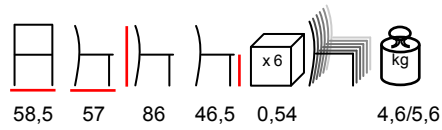

by Nardi

RIVA/P

armchair - polypropylene fiberglass

poltrona - polipropilene fiberglass

white bianco
turtle dove tortora
red rosso

light blue celeste
agave agave
anthracitee antracite

RIVA/S

chair - polypropylene fiberglass

sedia - polipropilene fiberglass

white bianco
turtle dove tortora
red rosso

light blue celeste
agave agave
anthracitee antracite

by Nardi

TRILL/P

armchair - polypropylene fiberglass

poltrona - polipropilene fiberglass

white bianco
pink rosa
turtle dove tortora

mustard senape
agave agave
teal ottanio

tobacco tabacco
grey grigio
anthracitee antracite

by Nardi

TRILL/S

chair - polypropylene fiberglass

sedia - polipropilene fiberglass

white bianco
pink rosa
turtle dove tortora

mustard senape
agave agave
teal ottanio

tobacco tabacco
grey grigio
anthracitee antracite

by Nardi