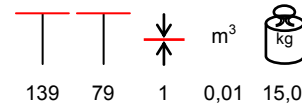

HPL TABLE TOPS PIANI TAVOLO HPL

HPL table tops are supplied on request; for any information about sizes, colours and availability, please contact our sales offices. HPL is high pressure laminate, it has a black core. Resistant to time wear, humidity, steam, ultraviolet rays, termites, mushrooms, spores, molds. It is a lifting surface from 6 mm and it is easy to install. Fire retardand class 2. NO chlorine, asbestos, formaldehyde, suitable for food contact.

Attention: remove the protective film from both sides and check fixing screws length

I piani tavolo in hpl vengono forniti su richiesta; per ogni informazione riguardo le misure, i colori e la disponibilità, per cortesia contattate i nostri uffici. HPL è un laminato ad alta pressione, si presenta con l'inconfondibile interno nero. Resiste all'usura del tempo, umidità, vapore, raggi ultravioletti, termiti, funghi, spore e muffe. È autoportante dai 6 mm, caratteristica che lo rende di semplice installazione. Autoestinguente e ignifugo classe 2. Non contiene cloro, amianto e formaldeide, idoneo al contatto alimentare. Certificato Fira Institute per l'emissione di formaldeide libera.

Attenzione: rimuovere la pellicola protettiva da entrambi i lati e verificare la lunghezza delle viti di fissaggio

HPL TOPS EDGES - BORDI DEI PIANI HPL (BM)