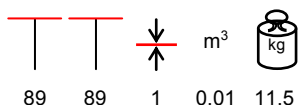

HPL TABLE TOPS PIANI TAVOLO HPL

HPL table tops are supplied on request; for any information about sizes, colours and availability, please contact our sales offices. HPL is high pressure laminate, it has a black core. Resistant to time wear, humidity, steam, ultraviolet rays, termites, mushrooms, spores, molds. It is a lifting surface from 6 mm and it is easy to install. Fire retardand class 2. NO chlorine, asbestos, formaldehyde, suitable for food contact.

Attention: remove the protective film from both sides and check fixing screws length

I piani tavolo in hpl vengono forniti su richiesta; per ogni informazione riguardo le misure, i colori e la disponibilità, per cortesia contattate i nostri uffici. HPL è un laminato ad alta pressione, si presenta con l'inconfondibile interno nero. Resiste all'usura del tempo, umidità, vapore, raggi ultravioletti, termiti, funghi, spore e muffe. È autoportante dai 6 mm, caratteristica che lo rende di semplice installazione. Autoestinguente e ignifugo classe 2. Non contiene cloro, amianto e formaldeide, idoneo al contatto alimentare. Certificato Fira Institute per l'emissione di formaldeide libera.

Attenzione: rimuovere la pellicola protettiva da entrambi i lati e verificare la lunghezza delle viti di fissaggio

HPL TOPS EDGES - BORDI DEI PIANI HPL (BM)