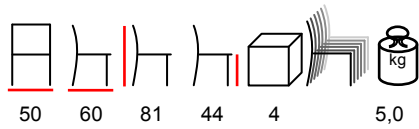

RIA/S

chair - polypropylene taupe

sedia - polipropilene tortora