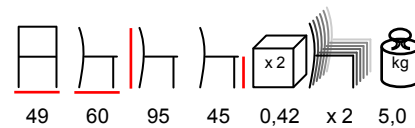

ROYAL/SI

chair - aluminium white washed-pe white upholstered water repellent fabric seat

sedia - alluminio decapato-pe bianco sedile imbottito con stoffa idrorepellente