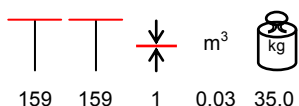

HPL TABLE TOPS PIANI TAVOLO HPL

HPL table tops are supplied on request; for any information about sizes, colours and availability, please contact our sales offices. HPL is high pressure laminate, it has a black core. Resistant to time wear, humidity, steam, ultraviolet rays, termites, mushrooms, spores, molds. It is a lifting surface from 6 mm and it is easy to install. Fire retardand class 2. NO chlorine, asbestos, formaldehyde, suitable for food contact.

Attention: remove the protective film from both sides and check fixing screws length

I piani tavolo in hpl vengono forniti su richiesta; per ogni informazione riguardo le misure, i colori e la disponibilità, per cortesia contattate i nostri uffici. HPL è un laminato ad alta pressione, si presenta con l'inconfondibile interno nero. Resiste all'usura del tempo, umidità, vapore, raggi ultravioletti, termiti, funghi, spore e muffe. È autoportante dai 6 mm, caratteristica che lo rende di semplice installazione. Autoestinguente e ignifugo classe 2. Non contiene cloro, amianto e formaldeide, idoneo al contatto alimentare. Certificato Fira Institute per l'emissione di formaldeide libera.

Attenzione: rimuovere la pellicola protettiva da entrambi i lati e verificare la lunghezza delle viti di fissaggio

HPL TOPS EDGES - BORDI DEI PIANI HPL (BM)