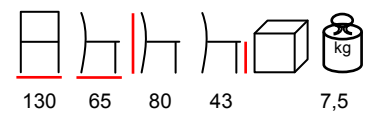

**AYANA/TC**

coffee table - aluminium anthracite - hpl top

tavolino - alluminio antracite - piano hpl

BETTY/D

sofa - aluminium light grey - polyester grey

divano - alluminio grigio chiaro - poliestere grigio