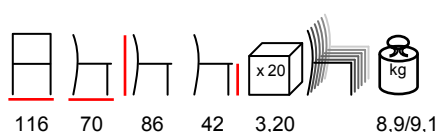

coral
corallo

willow
salice

anthracite
antracite

**NET/D**

sofa - polypropylene fiberglass

divano - polipropilene fiberglass

by Nardi

white
bianco