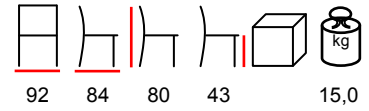

LAKE/L

lounges - aluminium anthracite - polyester anthracite

lounges - alluminio antracite - poliestere antracite