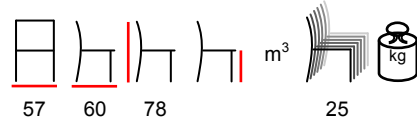

AXA/P

armchair - aluminium grey - polyester grey

poltrona - alluminio grigio - poliester grigio