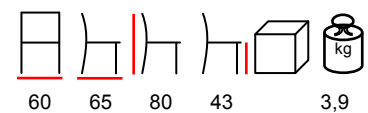

BETTY/P

armchair - aluminium light grey - polyester grey

poltrona - alluminio grigio chiaro - poliestere grigio