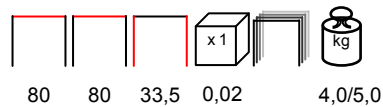

rialzo per tavolo - alluminio verniciato

CUBE KIT/T HIGH 80x80x107

height lifting sistem - aluminium varnished

rialzo per tavolo - alluminio verniciato

by Nardi

CUBE KIT/T HIGH 120x70x107

height lifting sistem - aluminium varnished