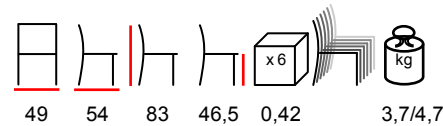

by Nardi

BORA/P

armchair - polypropylene fiberglass

poltrona - polipropilene fiberglass

white
bianco

turtle dove
tortora

light blue
celeste

agave
agave

anthracite
antracite

by Nardi

BORA/S

chair - polypropylene fiberglass

sedia - polipropilene fiberglass

white
bianco

turtle dove
tortora

light blue
celeste

agave
agave

anthracite
antracite

by Nardi

COSTA/P

armchair - polypropylene fiberglass

poltrona - polipropilene fiberglass

white
bianco

turtle dove
tortora

light blue
celeste

agave
agave

anthracite
antracite

by Nardi

COSTA/S

chair - polypropylene fiberglass

sedia - polipropilene fiberglass

white
bianco

turtle dove
tortora

light blue
celeste

agave
agave

anthracite
antracite