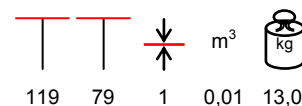

HPL TABLE TOPS PIANI TAVOLO HPL

HPL table tops are supplied on request; for any information about sizes, colours and availability, please contact our sales offices. HPL is high pressure laminate, it has a black core. Resistant to time wear, humidity, steam, ultraviolet rays, termites, mushrooms, spores, molds. It is a lifting surface from 6 mm and it is easy to install. Fire retardand class 2. NO chlorine, asbestos, formaldehyde, suitable for food contact.

Attention: remove the protective film from both sides and check fixing screws length

I piani tavolo in hpl vengono forniti su richiesta; per ogni informazione riguardo le misure, i colori e la disponibilità, per cortesia contattate i nostri uffici. HPL è un laminato ad alta pressione, si presenta con l'inconfondibile interno nero. Resiste all'usura del tempo, umidità, vapore, raggi ultravioletti, termiti, funghi, spore e muffe. È autoportante dai 6 mm, caratteristica che lo rende di semplice installazione. Autoestinguente e ignifugo classe 2. Non contiene cloro, amianto e formaldeide, idoneo al contatto alimentare. Certificato Fira Institute per l'emissione di formaldeide libera.

Attenzione: rimuovere la pellicola protettiva da entrambi i lati e verificare la lunghezza delle viti di fissaggio

HPL TOPS EDGES - BORDI DEI PIANI HPL (BM)