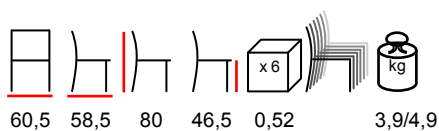

BIT/S

chair - polypropylene fiberglass

sedia - polipropilene fiberglass

by Nardi

white
bianco

mustard
senape

turtle dove
tortora

coral
corallo

willow
salice

anthracite
antracite

NET/P

armchair - polypropylene fiberglass

poltrona - polipropilene fiberglass

by Nardi

white
bianco

mustard
senape

turtle dove
tortora

coral
corallo

willow
salice

anthracite
antracite

NET RELAX

armchair - polypropylene fiberglass

poltrona - polipropilene fiberglass

by Nardi

white
bianco

mustard
senape

turtle dove
tortora

coral
corallo

willow
salice

anthracite
antracite

NET/D

sofa - polypropylene fiberglass

divano - polipropilene fiberglass

by Nardi

white
bianco

mustard
senape

turtle dove
tortora

coral
corallo

willow
salice

anthracite
antracite