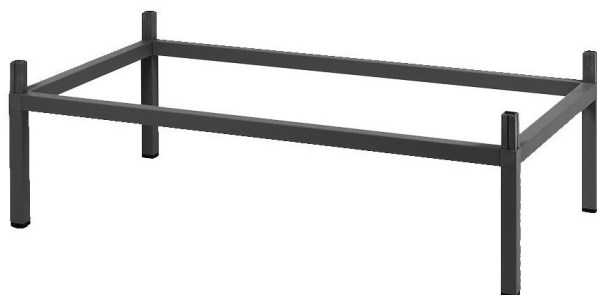

rialzo per tavolo - alluminio verniciato

CUBE KIT/T HIGH 80x80x107

height lifting sistem - aluminium varnished

rialzo per tavolo - alluminio verniciato

by Nardi

CUBE KIT/T HIGH 120x70x107

height lifting sistem - aluminium varnished

rialzo per tavolo - alluminio verniciato

by Nardi

CUBE KIT/T HIGH 140x80x107

height lifting sistem - aluminium varnished

rialzo per tavolo - alluminio verniciato

by Nardi

ALLORO 140-210/T EXTENSIBLE

table - aluminium legs - dureiTOP