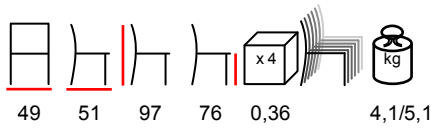

LIDO/SG

barstool - polypropylene fiberglass

sgabello - polipropilene fiberglass

LIDO/SG MINI

barstool - polypropylene fiberglass

sgabello - polipropilene fiberglass

NET/SG

barstool - polypropylene fiberglass

sgabello - polipropilene fiberglass

NET/SG MINI

barstool - polypropylene fiberglass

sgabello - polipropilene fiberglass