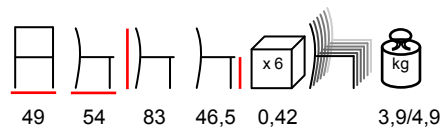

poltrona - polipropilene fiberglass

white
biancoturtle dove
tortoralight blue
celesteagave
agaveanthracite
antracite

by Nardi

COSTA/S

chair - polypropylene fiberglass

sedia - polipropilene fiberglass

white
biancoturtle dove
tortoralight blue
celesteagave
agaveanthracite
antracite