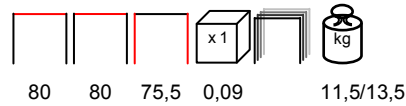

CUBE/T 80x80

table aluminium legs - durelTOP

tavolo gambe alluminio - durelTOP

white
bianco

turtle dove
tortora

tobacco
tabacco

anthracite
antracite