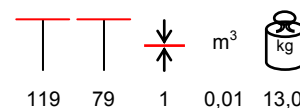

HPL TABLE TOPS PIANI TAVOLO HPL

HPL table tops are supplied on request; for any information about sizes, colours and availability, please contact our sales offices. HPL is high pressure laminate, it has a black core. Resistant to time wear, humidity, steam, ultraviolet rays, termites, mushrooms, spores, molds. It is a lifting surface from 6 mm and it is easy to install. Fire retardand class 2. NO chlorine, asbestos, formaldehyde, suitable for food contact.

Attention: remove the protective film from both sides and check fixing screws length

I piani tavolo in hpl vengono forniti su richiesta; per ogni informazione riguardo le misure, i colori e la disponibilità, per cortesia contattate i nostri uffici. HPL è un laminato ad alta pressione, si presenta con l'inconfondibile interno nero. Resiste all'usura del tempo, umidità, vapore, raggi ultravioletti, termiti, funghi, spore e muffe. È autoportante dai 6 mm, caratteristica che lo rende di semplice installazione. Autoestinguente e ignifugo classe 2. Non contiene cloro, amianto e formaldeide, idoneo al contatto alimentare. Certificato Fira Institute per l'emissione di formaldeide libera.

Attenzione: rimuovere la pellicola protettiva da entrambi i lati e verificare la lunghezza delle viti di fissaggio

HPL TOPS EDGES - BORDI DEI PIANI HPL (CMPCT-F)