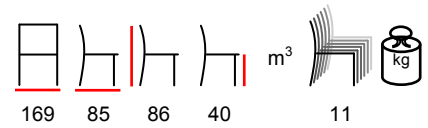

NANCY/D

sofa - aluminium anthracite - polyester rope

divano - alluminio antracite - poliestere corda