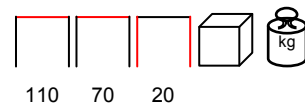

LEO/TC

coffee table - solid pine teak look

tavolino - pino massello teak look