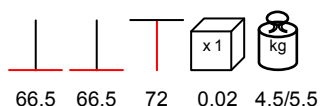

white
bianco

turtle dove
tortora

silver
argento

anthracite
antracite