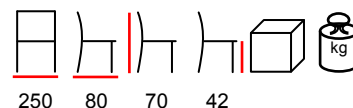

**LEO/TC**

coffee table - solid pine teak look

tavolino - pino massello teak look

LEO COMPONENTIBILE/D 2 L 250x80x70/42

two seaters with extension - solid pine vintage white - olefin cushions

due posti con prolunga - pino massello bianco anticato - cuscini olefin