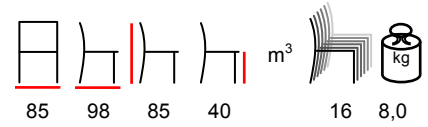

NANCY/L

lounge - aluminium anthracite - polyester rope

lounge - alluminio antracite - poliestere corda