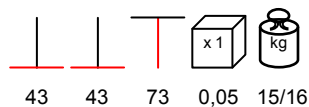

**BASE GHISA BOMBATA PICCOLA**

table base - cast iron varnished, max Ø 80

base tavolo - ghisa verniciata, max Ø 80

**BASE GHISA BOMBATA**

table base - cast iron varnished, max Ø 130

base tavolo - ghisa verniciata, max Ø 130