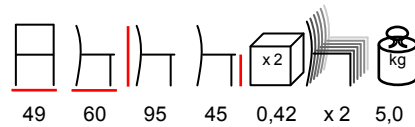

ROYAL/SI

chair - aluminium white washed - pe grey upholstered water repellent fabric seat

sedia - alluminio decapato - pe grigio sedile imbottito con stoffa idrorepellente