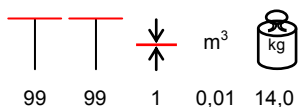

HPL TABLE TOPS PIANI TAVOLO HPL

HPL table tops are supplied on request; for any information about sizes, colours and availability, please contact our sales offices. HPL is high pressure laminate, it has a black core. Resistant to time wear, humidity, steam, ultraviolet rays, termites, mushrooms, spores, molds. It is a lifting surface from 6 mm and it is easy to install. Fire retardand class 2. NO chlorine, asbestos, formaldehyde, suitable for food contact.

Attention: remove the protective film from both sides and check fixing screws length

I piani tavolo in hpl vengono forniti su richiesta; per ogni informazione riguardo le misure, i colori e la disponibilità, per cortesia contattate i nostri uffici. HPL è un laminato ad alta pressione, si presenta con l'inconfondibile interno nero. Resiste all'usura del tempo, umidità, vapore, raggi ultravioletti, termiti, funghi, spore e muffe. È autoportante dai 6 mm, caratteristica che lo rende di semplice installazione. Autoestinguente e ignifugo classe 2. Non contiene cloro, amianto e formaldeide, idoneo al contatto alimentare. Certificato Fira Institute per l'emissione di formaldeide libera.

Attenzione: rimuovere la pellicola protettiva da entrambi i lati e verificare la lunghezza delle viti di fissaggio

HPL TOPS EDGES - BORDI DEI PIANI HPL (BM)