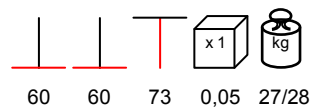

BASE GHISA GRANDE

table base - cast iron varnished, max 100x100 - Ø 140

base tavolo - ghisa verniciata, max 100x100 - Ø 140