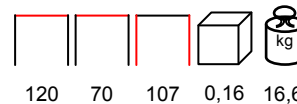

white
bianco

turtle dove
tortora

tobacco
tabacco

anthracite
antracite