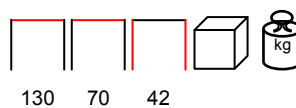

CELIA/TC

coffee table - aluminium white

tavolino - alluminio bianco