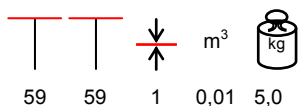

HPL TABLE TOPS PIANI TAVOLO HPL

HPL table tops are supplied on request; for any information about sizes, colours and availability, please contact our sales offices. HPL is high pressure laminate, it has a black core. Resistant to time wear, humidity, steam, ultraviolet rays, termites, mushrooms, spores, molds. It is a lifting surface from 6 mm and it is easy to install. Fire retardand class 2. NO chlorine, asbestos, formaldehyde, suitable for food contact.

Attention: remove the protective film from both sides and check fixing screws length

I piani tavolo in hpl vengono forniti su richiesta; per ogni informazione riguardo le misure, i colori e la disponibilità, per cortesia contattate i nostri uffici. HPL è un laminato ad alta pressione, si presenta con l'inconfondibile interno nero. Resiste all'usura del tempo, umidità, vapore, raggi ultravioletti, termiti, funghi, spore e muffe. È autoportante dai 6 mm, caratteristica che lo rende di semplice installazione. Autoestinguente e ignifugo classe 2. Non contiene cloro, amianto e formaldeide, idoneo al contatto alimentare. Certificato Fira Institute per l'emissione di formaldeide libera.

Attenzione: rimuovere la pellicola protettiva da entrambi i lati e verificare la lunghezza delle viti di fissaggio

HPL TOPS EDGES - BORDI DEI PIANI HPL (BM)