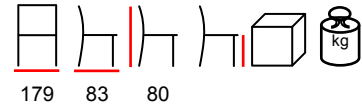

AYANA/D 2

sofa two seaters - aluminium anthracite - polyester grey

divano due posti - alluminio antracite - poliestere grigio