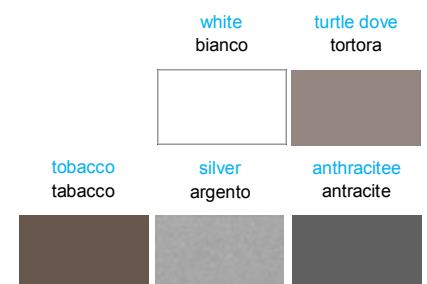

BASE ALU FIORE

table base - aluminium varnished, max Ø 80 - 80x80

base tavolo - alluminio verniciato, max Ø 80 - 80x80

by Nardi

BASE ALU FIORE HIGH

table base - aluminium varnished, max Ø 70 - 70x70

base tavolo - alluminio verniciato, max Ø 70 - 70x70

by Nardi

BASE ALU IBISCO PIEGHEVOLE

table base - aluminium varnished, max Ø 80 - 80x80

base tavolo - alluminio verniciato, max Ø 80 - 80x80

by Nardi

BASE ALU IBISCO HIGH PIEGHEVOLE

table base - aluminium varnished, max Ø 70 - 70x70

base tavolo - alluminio verniciato, max Ø 70 - 70x70

by Nardi