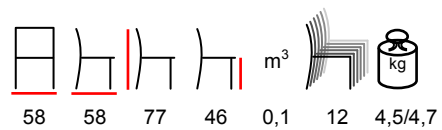

CELIA/P

armchair - aluminium white - polyester rope

poltrona - alluminio bianco - poliester corda

DROP/P

armchair - aluminium black - polyester black

poltrona - alluminio nero - poliester nero

DROP/P

armchair - aluminium taupe - polyester silver-grey