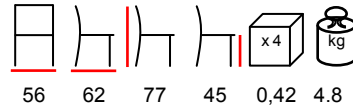

LORD/P

armchair - aluminium anthracite - outdoor
fabric beige-brown

poltrona - alluminio antracite - tessuto per esterno
beige-marrone