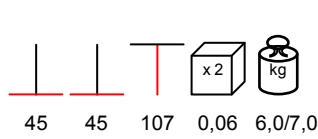

by Nardi

white
biancoturtle dove
tortoratobacco
tabaccoagave
agaveanthracite
antracite**BASE ALU SCUDO PIEGHEVOLE**

table base - aluminium varnished, max Ø 80 - 80x80

base tavolo - alluminio verniciato, max Ø 80 - 80x80