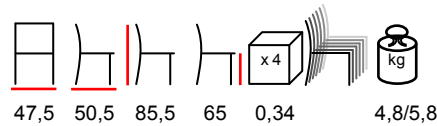

TRILL/SG

barstool - polypropylene fiberglass

sgabello - polipropilene fiberglass

by Nardi

TRILL/SG MINI

barstool - polypropylene fiberglass

sgabello - polipropilene fiberglass

by Nardi