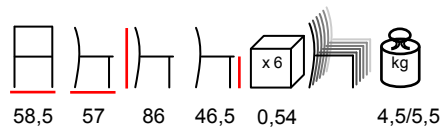

by Nardi

BORA/P

armchair - polypropylene fiberglass

poltrona - polipropilene fiberglass

white
bianco

turtle dove
tortora

light blue
celeste

agave
agave

anthracite
antracite

by Nardi

BORA/S

chair - polypropylene fiberglass

sedia - polipropilene fiberglass

white
bianco

turtle dove
tortora

light blue
celeste

agave
agave

anthracite
antracite

by Nardi

COSTA/P

armchair - polypropylene fiberglass

poltrona - polipropilene fiberglass

white
bianco

turtle dove
tortora

light blue
celeste

agave
agave

anthracite
antracite

by Nardi

COSTA/S

chair - polypropylene fiberglass

sedia - polipropilene fiberglass

white
bianco

turtle dove
tortora

light blue
celeste

agave
agave

anthracite
antracite