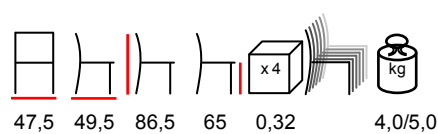

barstool - polypropylene fiberglass

sgabello - polipropilene fiberglass

by Nardi

**FARO/SG MINI**

barstool - polypropylene fiberglass

sgabello - polipropilene fiberglass

by Nardi

by Nardi