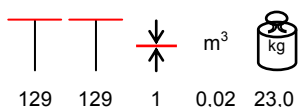

HPL TABLE TOPS PIANI TAVOLO HPL

HPL table tops are supplied on request; for any information about sizes, colours and availability, please contact our sales offices. HPL is high pressure laminate, it has a black core. Resistant to time wear, humidity, steam, ultraviolet rays, termites, mushrooms, spores, molds. It is a lifting surface from 6 mm and it is easy to install. Fire retardand class 2. NO chlorine, asbestos, formaldehyde, suitable for food contact.

Attention: remove the protective film from both sides and check fixing screws length

I piani tavolo in hpl vengono forniti su richiesta; per ogni informazione riguardo le misure, i colori e la disponibilità, per cortesia contattate i nostri uffici. HPL è un laminato ad alta pressione, si presenta con l'inconfondibile interno nero. Resiste all'usura del tempo, umidità, vapore, raggi ultravioletti, termiti, funghi, spore e muffe. È autoportante dai 6 mm, caratteristica che lo rende di semplice installazione. Autoestinguente e ignifugo classe 2. Non contiene cloro, amianto e formaldeide, idoneo al contatto alimentare. Certificato Fira Institute per l'emissione di formaldeide libera.

Attenzione: rimuovere la pellicola protettiva da entrambi i lati e verificare la lunghezza delle viti di fissaggio

HPL TOPS EDGES - BORDI DEI PIANI HPL (BM)