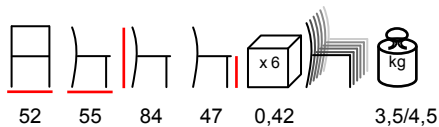

BIT/S

chair - polypropylene fiberglass

sedia - polipropilene fiberglass

by Nardi

white
bianco

mustard
senape

turtle dove
tortora

coral
corallo

willow
salice

anthracite
antracite

NET/P

armchair - polypropylene fiberglass

poltrona - polipropilene fiberglass

by Nardi

white
bianco

mustard
senape

turtle dove
tortora

coral
corallo

willow
salice

anthracite
antracite

NET RELAX

armchair - polypropylene fiberglass

poltrona - polipropilene fiberglass

by Nardi

white
bianco

mustard
senape

turtle dove
tortora

coral
corallo

willow
salice

anthracite
antracite

NET/D

sofa - polypropylene fiberglass

divano - polipropilene fiberglass

by Nardi

white
bianco

mustard
senape

turtle dove
tortora

coral
corallo

willow
salice

anthracite
antracite