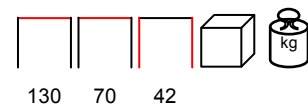

AYANA/TC

coffee table - aluminium anthracite - hpl top

tavolino - alluminio antracite - piano hpl