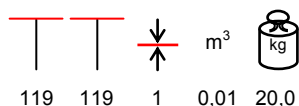

HPL TABLE TOPS PIANI TAVOLO HPL

HPL table tops are supplied on request; for any information about sizes, colours and availability, please contact our sales offices. HPL is high pressure laminate, it has a black core. Resistant to time wear, humidity, steam, ultraviolet rays, termites, mushrooms, spores, molds. It is a lifting surface from 6 mm and it is easy to install. Fire retardand class 2. NO chlorine, asbestos, formaldehyde, suitable for food contact.

Attention: remove the protective film from both sides and check fixing screws length

I piani tavolo in hpl vengono forniti su richiesta; per ogni informazione riguardo le misure, i colori e la disponibilità, per cortesia contattate i nostri uffici. HPL è un laminato ad alta pressione, si presenta con l'inconfondibile interno nero. Resiste all'usura del tempo, umidità, vapore, raggi ultravioletti, termiti, funghi, spore e muffe. È autoportante dai 6 mm, caratteristica che lo rende di semplice installazione. Autoestinguente e ignifugo classe 2. Non contiene cloro, amianto e formaldeide, idoneo al contatto alimentare. Certificato Fira Institute per l'emissione di formaldeide libera.

Attenzione: rimuovere la pellicola protettiva da entrambi i lati e verificare la lunghezza delle viti di fissaggio

HPL TOPS EDGES - BORDI DEI PIANI HPL (CMPCT-F)