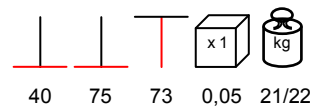

BASE GHISA GRANDE

table base - cast iron varnished, max 100x100 - Ø 140

base tavolo - ghisa verniciata, max 100x100 - Ø 140

BASE GHISA DOPPIA

table base - cast iron varnished, max 180x90

base tavolo - ghisa verniciata, max 180x90