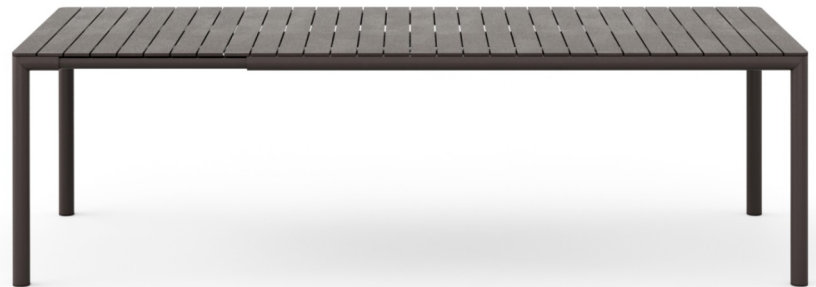

by Nardi

TEVERE 211-275/T EXTENSIBLE

table - aluminium legs - polypropylene top

tavolo - gambe alluminio - piano polipropilene

rope
cordaturtle dove
tortoraterra
terraanthracitee
antracite

by Nardi

STEP/T - STEP/T MINI