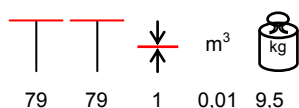

HPL TABLE TOPS PIANI TAVOLO HPL

HPL table tops are supplied on request; for any information about sizes, colours and availability, please contact our sales offices. HPL is high pressure laminate, it has a black core. Resistant to time wear, humidity, steam, ultraviolet rays, termites, mushrooms, spores, molds. It is a lifting surface from 6 mm and it is easy to install. Fire retardand class 2. NO chlorine, asbestos, formaldehyde, suitable for food contact.

Attention: remove the protective film from both sides and check fixing screws length

I piani tavolo in hpl vengono forniti su richiesta; per ogni informazione riguardo le misure, i colori e la disponibilità, per cortesia contattate i nostri uffici. HPL è un laminato ad alta pressione, si presenta con l'inconfondibile interno nero. Resiste all'usura del tempo, umidità, vapore, raggi ultravioletti, termiti, funghi, spore e muffe. È autoportante dai 6 mm, caratteristica che lo rende di semplice installazione. Autoestinguente e ignifugo classe 2. Non contiene cloro, amianto e formaldeide, idoneo al contatto alimentare. Certificato Fira Institute per l'emissione di formaldeide libera.

Attenzione: rimuovere la pellicola protettiva da entrambi i lati e verificare la lunghezza delle viti di fissaggio

HPL TOPS EDGES - BORDI DEI PIANI HPL (CMPCT-F)