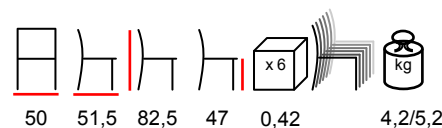

white bianco
pink rosa
turtle dove tortora

mustard senape
agave agave
teal ottanio

tobacco tabacco
grey grigio
anthracitee antracite

by Nardi

TRILL/S

chair - polypropylene fiberglass

sedia - polipropilene fiberglass