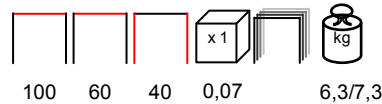

lounges - polipropilene fiberglass

**NET/TC 100**

coffee table - polypropylene fiberglass

tavolino - polipropilene fiberglass

by Nardi

**FOLIO/P**

armchair adjusting to 2 positions - polypropylene fiberglass