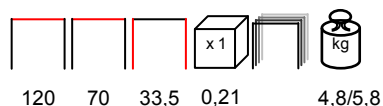

CUBE KIT/T HIGH 140x80x107

height lifting sistem - aluminium varnished

rialzo per tavolo - alluminio verniciato