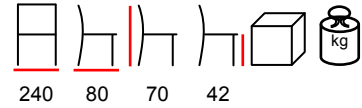

LEO COMPONENTIBILE/D 2 M 240x80x70/42

two seaters with extension - solid pine teak look - olefin cushions

due posti con prolunga - pino massello teak look - cuscini olefin