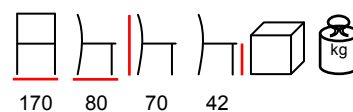

LEO COMPONENTIBILE/D 2 S 170x80x70/42

two seaters with extension - solid pine vintage white - olefin cushions

due posti con prolunga - pino massello bianco anticato - cuscini olefin