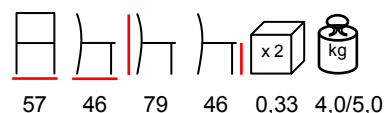

KATE/P

armchair - stained beechwood - wooden seat

poltrona - faggio tinto - sedile legno