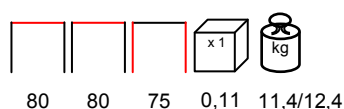

by Nardi

CLIP 70/T

table - polypropylene fiberglass - dureiTOP

tavolo - polipropilene fiberglass - piano dureiTOP

white
bianco

turtle dove
tortora

tobacco
tabacco

agave
agave

anthracite
antracite

by Nardi

CLIP 80/T

table - polypropylene fiberglass - dureiTOP

tavolo - polipropilene fiberglass - piano dureiTOP

white
bianco

turtle dove
tortora

tobacco
tabacco

agave
agave

anthracite
antracite

by Nardi

CLIP X 70/T

table - polypropylene fiberglass - dureiTOP

tavolo - polipropilene fiberglass - piano dureiTOP

white
bianco

turtle dove
tortora

anthracite
antracite

by Nardi

CLIP X 80/T

table - polypropylene fiberglass - dureiTOP

tavolo - polipropilene fiberglass - piano dureiTOP

white
bianco

turtle dove
tortora

anthracite
antracite