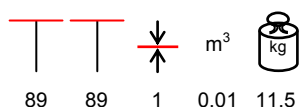

HPL TABLE TOPS PIANI TAVOLO HPL

HPL table tops are supplied on request; for any information about sizes, colours and availability, please contact our sales offices. HPL is high pressure laminate, it has a black core. Resistant to time wear, humidity, steam, ultraviolet rays, termites, mushrooms, spores, molds. It is a lifting surface from 6 mm and it is easy to install. Fire retardand class 2. NO chlorine, asbestos, formaldehyde, suitable for food contact.

Attention: remove the protective film from both sides and check fixing screws length

I piani tavolo in hpl vengono forniti su richiesta; per ogni informazione riguardo le misure, i colori e la disponibilità, per cortesia contattate i nostri uffici. HPL è un laminato ad alta pressione, si presenta con l'inconfondibile interno nero. Resiste all'usura del tempo, umidità, vapore, raggi ultravioletti, termiti, funghi, spore e muffe. È autoportante dai 6 mm, caratteristica che lo rende di semplice installazione. Autoestinguente e ignifugo classe 2. Non contiene cloro, amianto e formaldeide, idoneo al contatto alimentare. Certificato Fira Institute per l'emissione di formaldeide libera.

Attenzione: rimuovere la pellicola protettiva da entrambi i lati e verificare la lunghezza delle viti di fissaggio

HPL TOPS EDGES - BORDI DEI PIANI HPL (CMPCT-F)