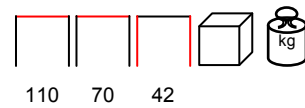

LEO POUF

pouf - solid pine teak look - olefin cushions

pouf - pino massello teak look - cuscini olefin