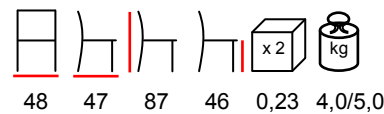

MILANO F/S

chair - stained beechwood - wooden seat

sedia - faggio tinto - sedile legno

43 46 84 46 0,23 4,0/5,0

CROCE/S

chair - stained beechwood - wooden seat

sedia - faggio tinto - sedile legno

48 47 87 46 0,23 4,0/5,0