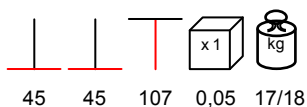

BASE GHISA ALTA

table base - cast iron varnished, max 80x80 - Ø 80

base tavolo - ghisa verniciata, max 80x80 - Ø 80