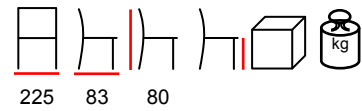

AYANA/D 3

sofa three seaters - aluminium anthracite - polyester grey

divano tre posti - alluminio antracite - poliestere grigio