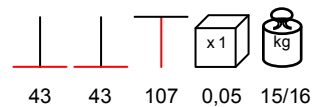

BASE GHISA PIRAMIDE ALTA

table base - cast iron varnished, max 80x80 - Ø 90

base tavolo - ghisa verniciata, max 80x80 - Ø 90