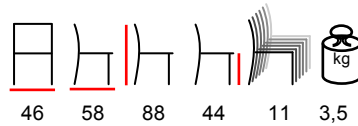

SINGAPORE PE/P

armchair - aluminium bamboo look - pe beige-brown

poltrona - alluminio bamboo look - pe beige-marrone

SINGAPORE PE/S

chair - aluminium bamboo look - pe beige-brown

sedia - alluminio bamboo look - pe beige-marrone