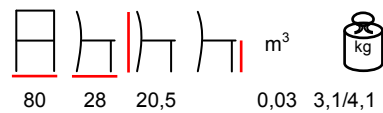

MAXIMO PORTAOGGETTI

object holder - polypropylene fiberglass

portaoggetti - polipropilene fiberglass

MAXIMO BRACCIOLO

armrest - polypropylene fiberglass

bracciolo - polipropilene fiberglass