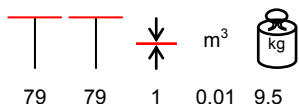

HPL TABLE TOPS PIANI TAVOLO HPL

HPL table tops are supplied on request; for any information about sizes, colours and availability, please contact our sales offices. HPL is high pressure laminate, it has a black core. Resistant to time wear, humidity, steam, ultraviolet rays, termites, mushrooms, spores, molds. It is a lifting surface from 6 mm and it is easy to install. Fire retardand class 2. NO chlorine, asbestos, formaldehyde, suitable for food contact.

Attention: remove the protective film from both sides and check fixing screws length

I piani tavolo in hpl vengono forniti su richiesta; per ogni informazione riguardo le misure, i colori e la disponibilità, per cortesia contattate i nostri uffici. HPL è un laminato ad alta pressione, si presenta con l'inconfondibile interno nero. Resiste all'usura del tempo, umidità, vapore, raggi ultravioletti, termiti, funghi, spore e muffe. È autoportante dai 6 mm, caratteristica che lo rende di semplice installazione. Autoestinguente e ignifugo classe 2. Non contiene cloro, amianto e formaldeide, idoneo al contatto alimentare. Certificato Fira Institute per l'emissione di formaldeide libera.

Attenzione: rimuovere la pellicola protettiva da entrambi i lati e verificare la lunghezza delle viti di fissaggio

HPL TOPS EDGES - BORDI DEI PIANI HPL (BM)