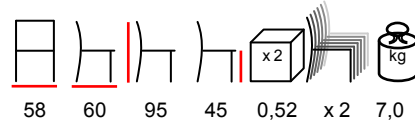

ROYAL/PI

armchair - aluminium white washed - pe grey upholstered water repellent fabric seat

poltrona - alluminio decapato - pe grigio sedile imbottito con stoffa idrorepellente