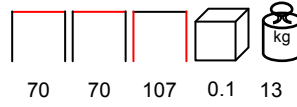

white
bianco

turtle dove
tortora

tobacco
tabacco

anthracite
antracite