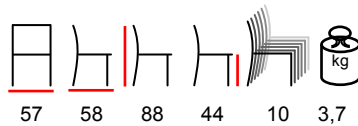

SINGAPORE/P

armchair - aluminium bamboo look - brown outdoor net

poltrona - alluminio bamboo look - rete marrone per esterno