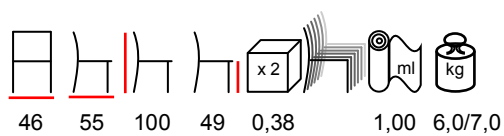

HAVANA/IMP

chair - stained beechwood - upholstered

sedia - faggio tinto - imbottita