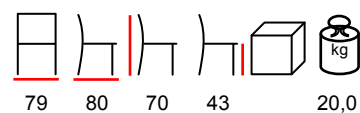

DIVA/D 2

sofa three seaters - aluminium anthracite - polyester grey

divano due posti - alluminio antracite - poliestere grigio

DIVA/L

lounge - aluminium anthracite - polyester grey

lounge - alluminio antracite - poliestere grigio