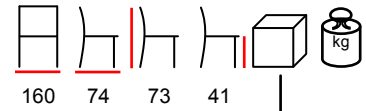

RIO/D

sofa - aluminium white - polyester beige

divano - alluminio bianco - poliestere beige