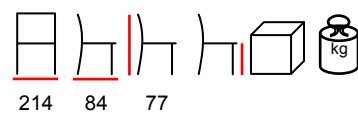

BARI/D 3 SET BIANCO

sofa - aluminium white - polyester beige

divano - alluminio bianco - poliestere beige