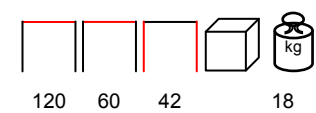

SEAL/TC

coffee table - aluminium anthracite

tavolino - alluminio antracite