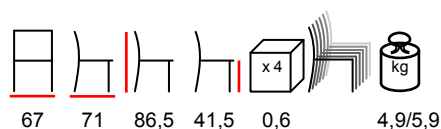

anthracite
antracite

**NET RELAX**

armchair - polypropylene fiberglass

poltrona - polipropilene fiberglass

by Nardi

white
bianco

mustard
senape

turtle dove
tortora