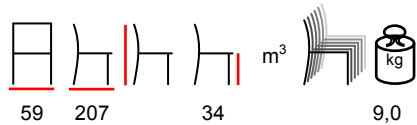

MALINDI

sunbed aluminium white - pvc grey net, 3 positions

lettino - alluminio bianco - rete pvc grigia, 3 posizioni