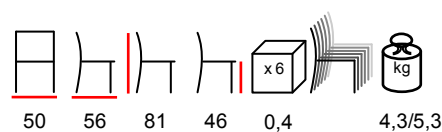

TIBERINA/S

chair - polypropylene fiberglass

sedia - polipropilene fiberglass

rope
corda

turtle dove
tortora

terra
terra

anthracite
antracite