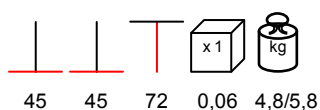

by Nardi

by Nardi

BASE ALU FRASCA MINI FIX

table base - aluminium varnished, max Ø 80 - 80x80

base tavolo - alluminio verniciato, max Ø 80 - 80x80

white
bianco

turtle dove
tortora

tobacco
tabacco