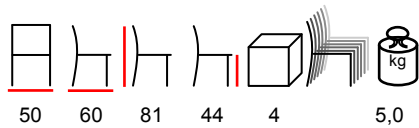

RIA/S

chair - polypropylene black

sedia - polipropilene nero