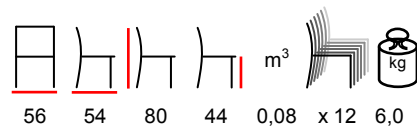

CRIS/P

armchair - steel ral colour - polyester min.50 pcs

poltrona - acciaio colori ral - poliester min. 50 pz