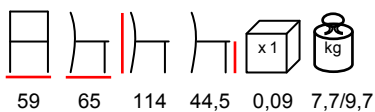

white bianco
pink rosa
turtle dove tortora

mustard senape
agave agave
teal ottanio

tobacco tabacco
grey grigio
anthracitee antracite

by Nardi

by Nardi

DARSENA/P

armchair - polypropylene fiberglass

poltrona - polipropilene fiberglass