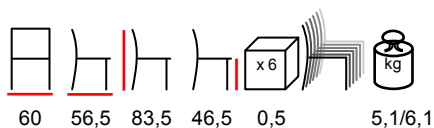

white
bianco

turtle dove
tortora

anthracite
antracite

DOGA/P

armchair - polypropylene fiberglass

poltrona - polipropilene fiberglass

white
bianco

pear
pera