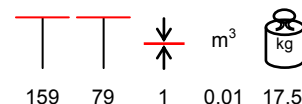

HPL TABLE TOPS PIANI TAVOLO HPL

HPL table tops are supplied on request; for any information about sizes, colours and availability, please contact our sales offices. HPL is high pressure laminate, it has a black core. Resistant to time wear, humidity, steam, ultraviolet rays, termites, mushrooms, spores, molds. It is a lifting surface from 6 mm and it is easy to install. Fire retardand class 2. NO chlorine, asbestos, formaldehyde, suitable for food contact.

Attention: remove the protective film from both sides and check fixing screws length

I piani tavolo in hpl vengono forniti su richiesta; per ogni informazione riguardo le misure, i colori e la disponibilità, per cortesia contattate i nostri uffici. HPL è un laminato ad alta pressione, si presenta con l'inconfondibile interno nero. Resiste all'usura del tempo, umidità, vapore, raggi ultravioletti, termiti, funghi, spore e muffe. È autoportante dai 6 mm, caratteristica che lo rende di semplice installazione. Autoestinguente e ignifugo classe 2. Non contiene cloro, amianto e formaldeide, idoneo al contatto alimentare. Certificato Fira Institute per l'emissione di formaldeide libera.

Attenzione: rimuovere la pellicola protettiva da entrambi i lati e verificare la lunghezza delle viti di fissaggio

HPL TOPS EDGES - BORDI DEI PIANI HPL (BM)