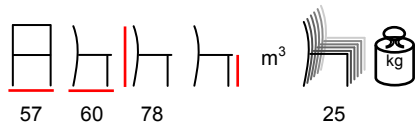

AXA/P

armchair - aluminium anthracite - polyester black

poltrona - alluminio antracite - poliester nero