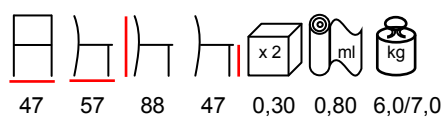

chair - stained beechwood - upholstered

sedia - faggio tinto - imbottita

HAVANA BASSA

chair - stained beechwood - upholstered

sedia - faggio tinto - imbottita

HAVANA/IMP

chair - stained beechwood - upholstered