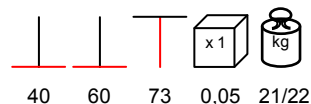

table base - cast iron varnished, max 90x90 - Ø 100

base tavolo - ghisa verniciata, max 90x90 - Ø 100

BASE GHISA MEDIA

table base - cast iron varnished, max 90x120

base tavolo - ghisa verniciata, max 90x120