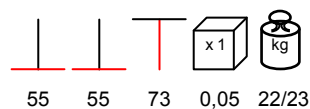

BASE GHISA BOMBATA

table base - cast iron varnished, max Ø 130

base tavolo - ghisa verniciata, max Ø 130