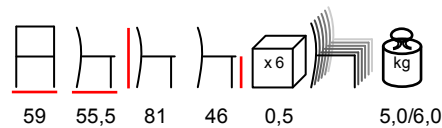

rope
corda

turtle dove
tortora

terra
terra

anthracite
antracite