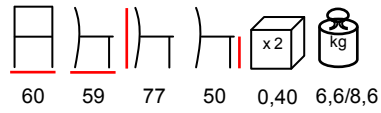

SUSY/P TEX

armchair - aluminium black - polyester ice

poltrona - alluminio nero - poliestere ice

LADY/P

armchair - aluminium anthracite - polyester grey

poltrona - alluminio antracite - poliester grigio

WEST/P