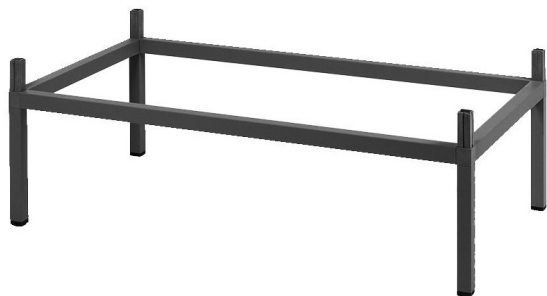

rialzo per tavolo - alluminio verniciato

CUBE KIT/T HIGH 80x80x107

height lifting sistem - aluminium varnished

rialzo per tavolo - alluminio verniciato

by Nardi

CUBE KIT/T HIGH 120x70x107

height lifting sistem - aluminium varnished

rialzo per tavolo - alluminio verniciato

by Nardi

CUBE KIT/T HIGH 140x80x107

height lifting sistem - aluminium varnished

rialzo per tavolo - alluminio verniciato

by Nardi

ALLORO 140-210/T EXTENSIBLE

table - aluminium legs - dureiTOP