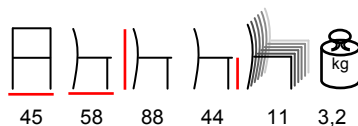

SINGAPORE/P

armchair - aluminium bamboo look - brown outdoor net

poltrona - alluminio bamboo look - rete marrone per esterno

SINGAPORE/S

chair - aluminium bamboo look - brown outdoor net

sedia - alluminio bamboo look - rete marrone per esterno