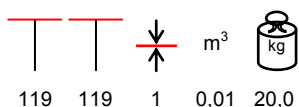

HPL TABLE TOPS PIANI TAVOLO HPL

HPL table tops are supplied on request; for any information about sizes, colours and availability, please contact our sales offices. HPL is high pressure laminate, it has a black core. Resistant to time wear, humidity, steam, ultraviolet rays, termites, mushrooms, spores, molds. It is a lifting surface from 6 mm and it is easy to install. Fire retardand class 2. NO chlorine, asbestos, formaldehyde, suitable for food contact.

Attention: remove the protective film from both sides and check fixing screws length

I piani tavolo in hpl vengono forniti su richiesta; per ogni informazione riguardo le misure, i colori e la disponibilità, per cortesia contattate i nostri uffici. HPL è un laminato ad alta pressione, si presenta con l'inconfondibile interno nero. Resiste all'usura del tempo, umidità, vapore, raggi ultravioletti, termiti, funghi, spore e muffe. È autoportante dai 6 mm, caratteristica che lo rende di semplice installazione. Autoestinguente e ignifugo classe 2. Non contiene cloro, amianto e formaldeide, idoneo al contatto alimentare. Certificato Fira Institute per l'emissione di formaldeide libera.

Attenzione: rimuovere la pellicola protettiva da entrambi i lati e verificare la lunghezza delle viti di fissaggio

HPL TOPS EDGES - BORDI DEI PIANI HPL (BM)