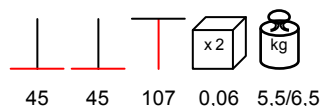

turtle dove
tortora

tobacco
tabacco

agave
agave

anthracite
antracite

BASE ALU FRASCA HIGH FIX

table base - aluminium varnished, max Ø 70 - 70x70

base tavolo - alluminio verniciato, max Ø 70 - 70x70

by Nardi