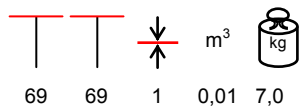

HPL TABLE TOPS PIANI TAVOLO HPL

HPL table tops are supplied on request; for any information about sizes, colours and availability, please contact our sales offices. HPL is high pressure laminate, it has a black core. Resistant to time wear, humidity, steam, ultraviolet rays, termites, mushrooms, spores, molds. It is a lifting surface from 6 mm and it is easy to install. Fire retardand class 2. NO chlorine, asbestos, formaldehyde, suitable for food contact.

Attention: remove the protective film from both sides and check fixing screws length

I piani tavolo in hpl vengono forniti su richiesta; per ogni informazione riguardo le misure, i colori e la disponibilità, per cortesia contattate i nostri uffici. HPL è un laminato ad alta pressione, si presenta con l'inconfondibile interno nero. Resiste all'usura del tempo, umidità, vapore, raggi ultravioletti, termiti, funghi, spore e muffe. È autoportante dai 6 mm, caratteristica che lo rende di semplice installazione. Autoestinguente e ignifugo classe 2. Non contiene cloro, amianto e formaldeide, idoneo al contatto alimentare. Certificato Fira Institute per l'emissione di formaldeide libera.

Attenzione: rimuovere la pellicola protettiva da entrambi i lati e verificare la lunghezza delle viti di fissaggio

HPL TOPS EDGES - BORDI DEI PIANI HPL (CMPCT-F)