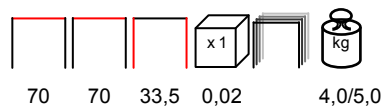

CUBE KIT/T HIGH 70x70x107

height lifting sistem - aluminium varnished

rialzo per tavolo - alluminio verniciato

CUBE KIT/T HIGH 80x80x107

height lifting sistem - aluminium varnished

rialzo per tavolo - alluminio verniciato