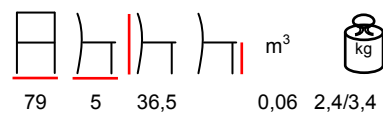

MAXIMO SCHIENALE

back - polypropylene fiberglass

schienale - polipropilene fiberglass