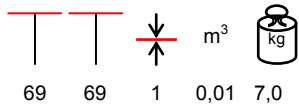

HPL TABLE TOPS PIANI TAVOLO HPL

HPL table tops are supplied on request; for any information about sizes, colours and availability, please contact our sales offices. HPL is high pressure laminate, it has a black core. Resistant to time wear, humidity, steam, ultraviolet rays, termites, mushrooms, spores, molds. It is a lifting surface from 6 mm and it is easy to install. Fire retardand class 2. NO chlorine, asbestos, formaldehyde, suitable for food contact.

Attention: remove the protective film from both sides and check fixing screws length

I piani tavolo in hpl vengono forniti su richiesta; per ogni informazione riguardo le misure, i colori e la disponibilità, per cortesia contattate i nostri uffici. HPL è un laminato ad alta pressione, si presenta con l'inconfondibile interno nero. Resiste all'usura del tempo, umidità, vapore, raggi ultravioletti, termiti, funghi, spore e muffe. È autoportante dai 6 mm, caratteristica che lo rende di semplice installazione. Autoestinguente e ignifugo classe 2. Non contiene cloro, amianto e formaldeide, idoneo al contatto alimentare. Certificato Fira Institute per l'emissione di formaldeide libera.

Attenzione: rimuovere la pellicola protettiva da entrambi i lati e verificare la lunghezza delle viti di fissaggio

HPL TOPS EDGES - BORDI DEI PIANI HPL (BM)