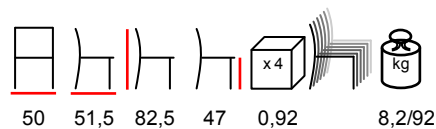

by Nardi

NET/L

lounges - polypropylene fiberglass

lounges - polipropilene fiberglass

NET/TC 100

coffee table - polypropylene fiberglass

tavolino - polipropilene fiberglass

by Nardi

FOLIO/P

armchair adjusting to 2 positions - polypropylene fiberglass

poltrona a 2 posizioni - polipropilene fiberglass

by Nardi

POGGIO

foot stool - polypropylene fiberglass

poggiapiedi - polipropilene fiberglass

by Nardi