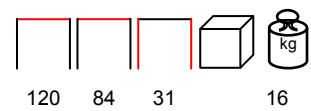

SEATTLE/TC

coffee table - aluminium grey

tavolino - alluminio grigio