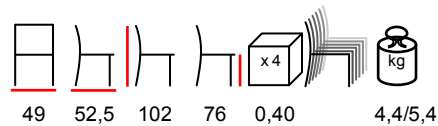

NET/SG

barstool - polypropylene fiberglass

sgabello - polipropilene fiberglass

by Nardi