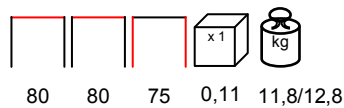

by Nardi

CLIP 70/T

table - polypropylene fiberglass - dureiTOP

tavolo - polipropilene fiberglass - piano dureiTOP

white
bianco

turtle dove
tortora

tobacco
tabacco

agave
agave

anthracite
antracite

by Nardi

CLIP 80/T

table - polypropylene fiberglass - dureiTOP

tavolo - polipropilene fiberglass - piano dureiTOP

white
bianco

turtle dove
tortora

tobacco
tabacco

agave
agave

anthracite
antracite

by Nardi

CLIP X 70/T

table - polypropylene fiberglass - dureiTOP

tavolo - polipropilene fiberglass - piano dureiTOP

white
bianco

turtle dove
tortora

anthracite
antracite

by Nardi

CLIP X 80/T

table - polypropylene fiberglass - dureiTOP

tavolo - polipropilene fiberglass - piano dureiTOP

white
bianco

turtle dove
tortora

anthracite
antracite