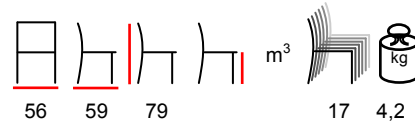

ONDINA/P

armchair - aluminium anthracite - polyester ice

poltrona - alluminio antracite - poliesterice ice