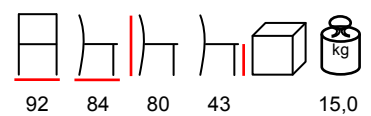

LAKE/L

lounge - aluminium anthracite - polyester mustard

lounge - alluminio antracite - poliestere senape