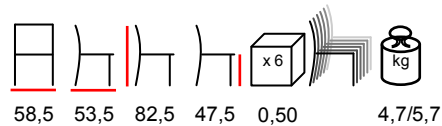

sedia - polipropilene fiberglass

white bianco
turtle dove tortora
red rosso

light blue celeste
agave agave
anthracitee antracite

by Nardi

TRILL/P

armchair - polypropylene fiberglass

poltrona - polipropilene fiberglass