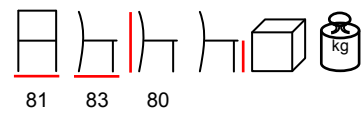

AYANA/L

lounges - aluminium anthracite - polyester grey

lounges - alluminio antracite - poliestere grigio