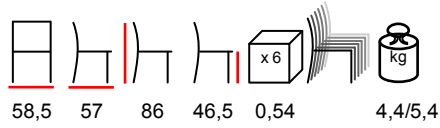

**RIA/S**

chair - polypropylene black

sedia - polipropilene nero

by Nardi

BORA/P

armchair - polypropylene fiberglass

poltrona - polipropilene fiberglass

white
biancoturtle dove
tortoralight blue
celesteagave
agaveanthracite
antracite