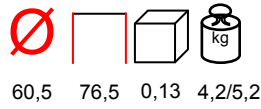

60,5 76,5 0,13 4,2/5,2