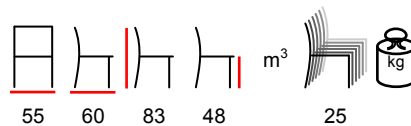

MAJORCA/P

armchair - aluminium beige - polyester beige

poltrona - alluminio beige - poliestere beige