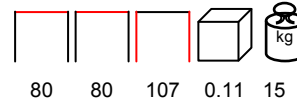

white
bianco

turtle dove
tortora

tobacco
tabacco

anthracite
antracite