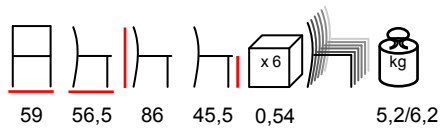

PALMA/P

armchair - polypropylene

poltrona - polipropilene

white
bianco

white-turtle
bianco-tortora

turtle dove
tortora

anthracite
antracite