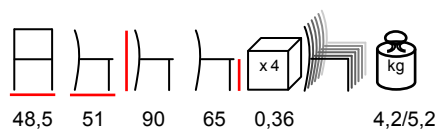

barstool - polypropylene fiberglass

sgabello - polipropilene fiberglass

by Nardi

NET/SG MINI

barstool - polypropylene fiberglass

sgabello - polipropilene fiberglass

by Nardi

by Nardi