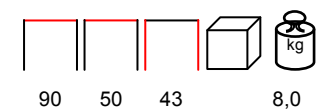

BETTY/P

armchair - aluminium light grey - polyester grey

poltrona - alluminio grigio chiaro - poliestere grigio

BETTY/TC

coffee table - aluminium light grey - hpl top

tavolino - alluminio grigio chiaro - piano hpl