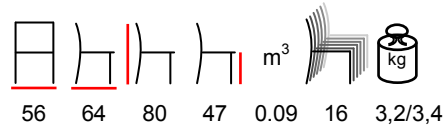

BETTY/P

armchair - aluminium grey - polyester grey
poltrona - alluminio grigio - poliester grigio