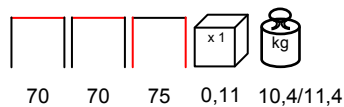

by Nardi

CLIP 70/T

table - polypropylene fiberglass - dureiTOP

tavolo - polipropilene fiberglass - piano dureiTOP

white
bianco

turtle dove
tortora

tobacco
tabacco

agave
agave

anthracite
antracite

by Nardi

CLIP 80/T

table - polypropylene fiberglass - dureiTOP

tavolo - polipropilene fiberglass - piano dureiTOP

white
bianco

turtle dove
tortora

tobacco
tabacco

agave
agave

anthracite
antracite

by Nardi

CLIP X 70/T

table - polypropylene fiberglass - dureiTOP

tavolo - polipropilene fiberglass - piano dureiTOP

white
bianco

turtle dove
tortora

anthracite
antracite

by Nardi

CLIP X 80/T

table - polypropylene fiberglass - dureiTOP

tavolo - polipropilene fiberglass - piano dureiTOP

white
bianco

turtle dove
tortora

anthracite
antracite